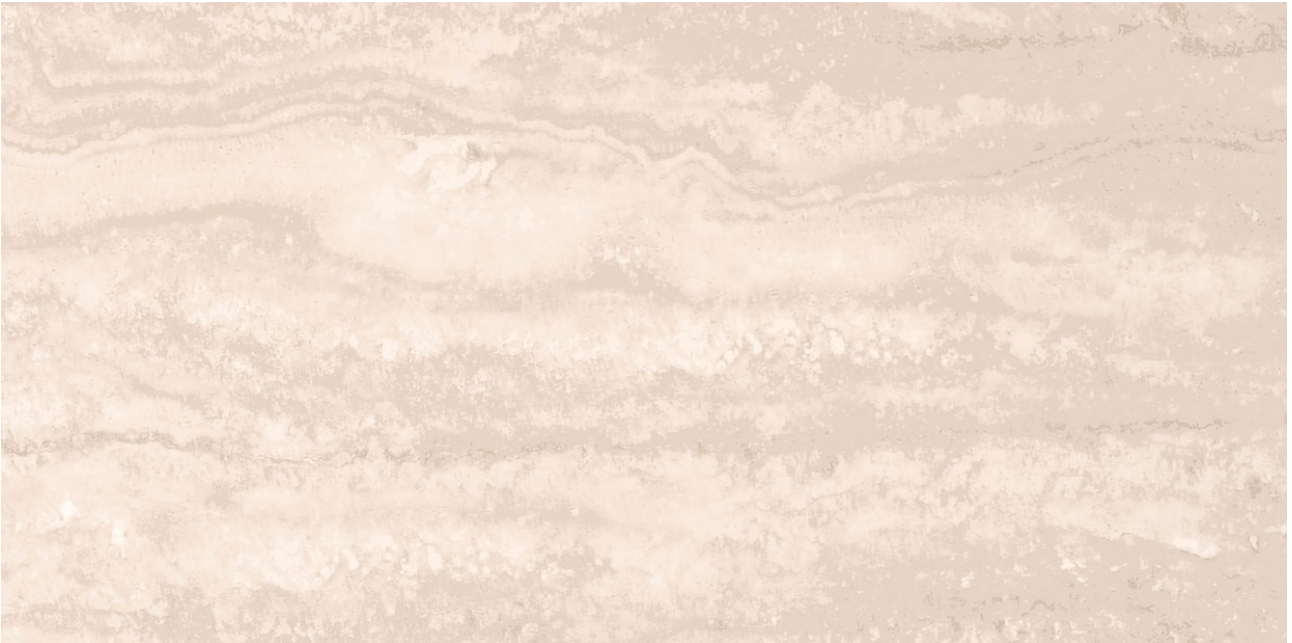

PRODUCT
TRAVERTINO BEIGE

30x60 (12"x24") | Porous White Body Tile

DETAILS

ROOM SCENES

TECHNICAL DATA

NAME: TRAVERTINO BEIGE

NEW

CODE: br9YkLkP

GROUPS: Actual, Innova

SERIES: TRAVERTINO

SIZE: 30x60 (12"x24")

THICKNESS: 8

CÓDIGO DE VENTA: A005

AVAILABILITY: Keros Bulgaria (Ruse)

TYPOLOGY: Porous White Body Tile

FINISH: Matt

SHADE VARIATION: V2

LOOK: Travertino

USE: Wall Tile

JOINT: Minimum 3mm

LOCKED <20%: YES

PACKING

Size	Product type	BOX			PALLET			EUROPALLET		
		pcs	m ²	kg	boxes	m ²	kg	boxes	m ²	kg
30x60 (12"x24")	Bases	8	1.44	20.16	48	69.12	980	40	57.6	823