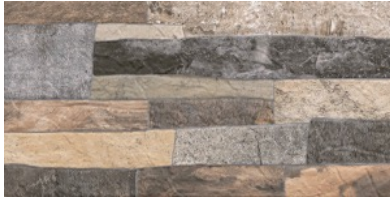

PRODUCT
MAGMA MARENGO

23x46 (9"x18") | Porcelain Tile

GRAPHIC VARIETY

ROOM SCENES

TECHNICAL DATA

NAME: MAGMA MARENGO
CODE: BG000000000328
GROUPS: Innova
SERIES: MAGMA
SIZE: 23x46 (9"x18")
CÓDIGO DE VENTA: A021
AVAILABILITY: Keros Bulgaria (Ruse)
TYPOLOGY: Porcelain Tile
FINISH: Matt
SHADE VARIATION: V4
LOOK: Stone
USE: Floor & Wall

FREEZE RESISTANCE: YES
PEI: III
MOHS: 7
RECOMMENDED JOINT: Minimum 3mm
LOCKED <20%: YES
RELIEF: YES
RESISTENCIA A MANCHAS: 5
RESISTANCE TO CHEMICAL ATTACK: GA-GLA-GHA

PACKING

Size	Product type	BOX			PALLET			EUROPALLET		
		pcs	m ²	kg	boxes	m ²	kg	boxes	m ²	kg
23x46 (9"x18")	Bases	14	1.5	27.85	48	72	1355	36	54	1025