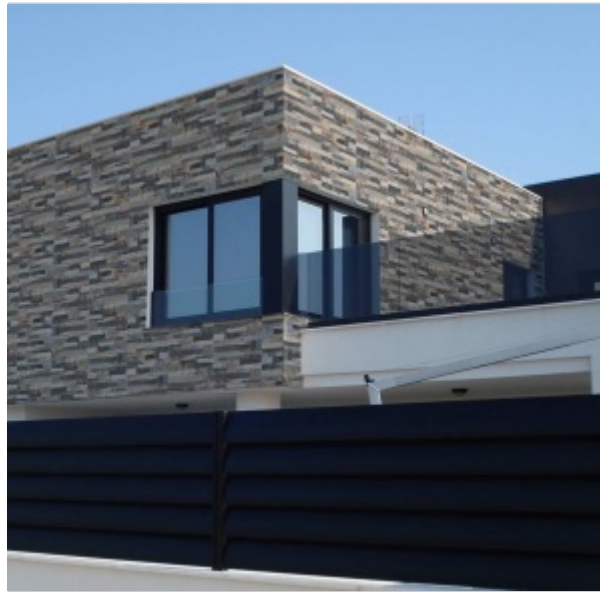

PRODUCT
MAGMA MARENGO

23x46 (9"x18") | Porcelain Tile

GRAPHIC VARIETY

ROOM SCENES

TECHNICAL DATA

NAME: MAGMA MARENGO
CODE: BG000000000328
GROUPS: Innova
SERIES: MAGMA
SIZE: 23x46 (9"x18")
CÓDIGO DE VENTA: A021
AVAILABILITY: Keros Bulgaria (Ruse)
TYPOLOGY: Porcelain Tile
FINISH: Matt
SHADE VARIATION: V4
LOOK: Stone
USE: Floor & Wall