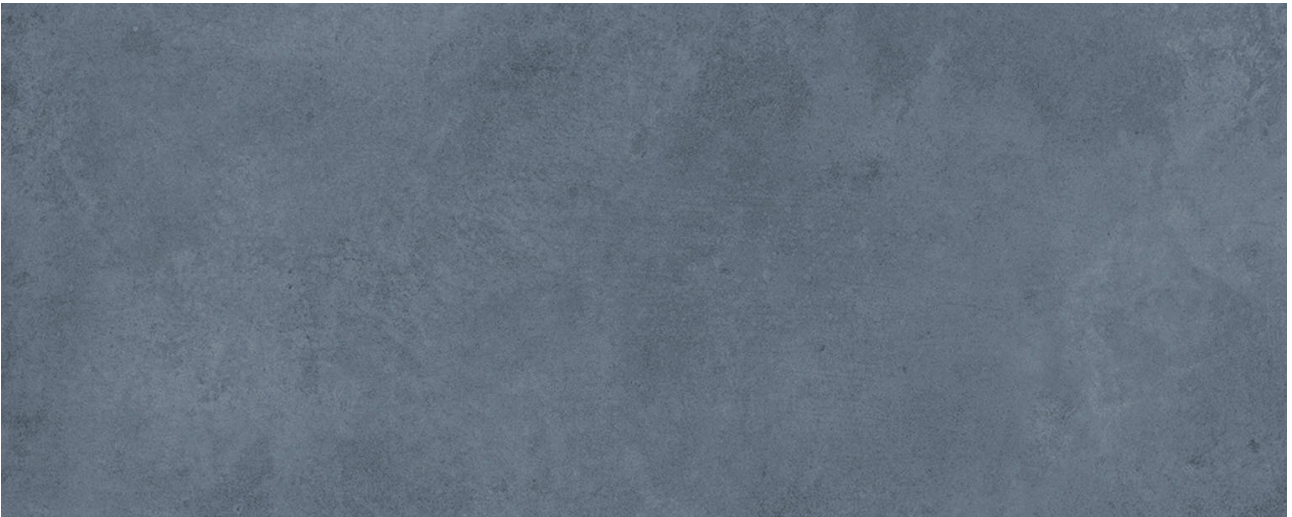

PRODUCT
CARPI NAVY

20x50 (8"x20") | Porous Red Body Tile

GRAPHIC VARIETY

ROOM SCENES

TECHNICAL DATA

NAME: CARPI NAVY

NEW

CODE: ES000000043466

GROUPS: Actual

SERIES: CARPI

SIZE: 20x50 (8"x20")

CÓDIGO DE VENTA: M015

AVAILABILITY: Keros Cerámica (Nules - Castellón)

TPOLOGY: Porous Red Body Tile

FINISH: Matt

SHADE VARIATION: V2