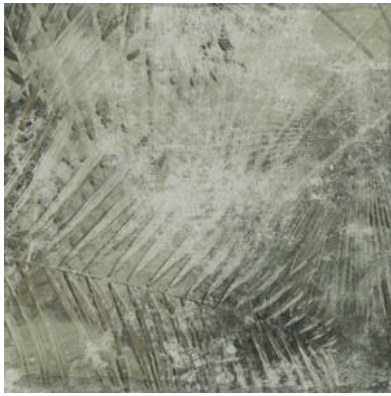

PRODUCT
AMAZONIA

25x25 (10"x10") | Porcelain Tile

GRAPHIC VARIETY

ROOM SCENES

TECHNICAL DATA

NAME: AMAZONIA
CODE: ES000000044952
GROUPS: Belle Epoque
SERIES: AMAZONIA
SIZE: 25x25 (10"x10")
CÓDIGO DE VENTA: M125
AVAILABILITY: Keros Cerámica (Onda-Castellón)
TYPOLOGY: Porcelain Tile
FINISH: Granilla Gloss
SHADE VARIATION: V1
LOOK: Vegetal
USE: Floor & Wall

FREEZE RESISTANCE: YES
PEI: III
MOHS: 5
RECOMMENDED JOINT: Minimum 3mm
RESISTENCIA A MANCHAS: 5
RESISTANCE TO CHEMICAL ATTACK: GA-GLA-GHA
NOTES: 19 motivos diferentes mezclados
aleatoriamente

PACKING

Size	Product type	BOX			PALLET			EUROPALLET		
		pcs	m ²	kg	boxes	m ²	kg	boxes	m ²	kg
25x25 (10"x10")	Decor	18	1.13	18.35	0	0	0	44	49.72	830.4