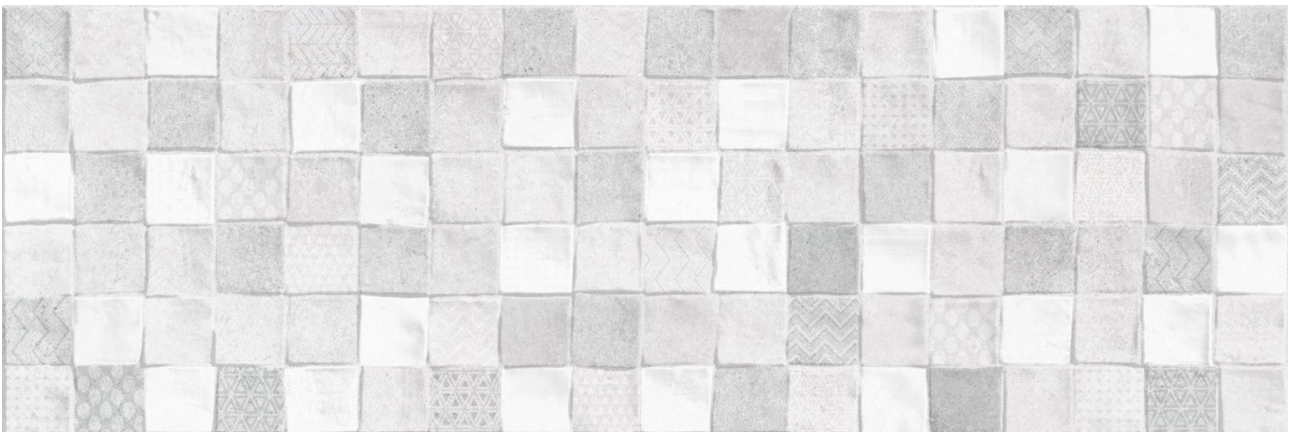

PRODUCT

DECORADO LONTANO GRIS

30x90 (12"x35") | Porous White Body Tile

GRAPHIC VARIETY

ROOM SCENES

TECHNICAL DATA

NAME: DECORADO LONTANO GRIS
CODE: BG000000008717
GROUPS: Actual, Innova
SERIES: TARENTO
SIZE: 30x90 (12"x35")
THICKNESS: 10.7
CÓDIGO DE VENTA: A078
AVAILABILITY: Keros Bulgaria (Ruse)|Keros Cerámica
(Onda-Castellón)
TYPOLOGY: Porous White Body Tile
FINISH: Matt
SHADE VARIATION: V2
LOOK: Stone
USE: Wall Tile
RECTIFIED: YES

RECOMMENDED JOINT: Minimum 3mm
LOCKED <20%: YES
RELIEF: YES

PACKING

Size	Product type	BOX			PALLET			EUROPALLET		
		pcs	m ²	kg	boxes	m ²	kg	boxes	m ²	kg
30x90 (12"x35")	Decor	5	1.35	24.8	54	72.9	1355	24	32.4	615