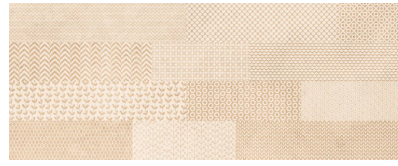

PRODUCT
DECORADO CARPI BEIGE

20x50 (8"x20") | Porous Red Body Tile

GRAPHIC VARIETY

ROOM SCENES

TECHNICAL DATA

NAME: DECORADO CARPI BEIGE

NEW

CODE: ES000000043474

GROUPS: Actual

SERIES: CARPI

SIZE: 20x50 (8"x20")

CÓDIGO DE VENTA: M015

AVAILABILITY: Keros Cerámica (Nules - Castellón)

TPOLOGY: Porous Red Body Tile

FINISH: Matt

SHADE VARIATION: V2

LOOK: Cement

USE: Wall Tile

RECOMMENDED JOINT: Minimum 3mm

LOCKED <20%: YES

PACKING

Size	Product type	BOX			PALLET			EUROPALLET		
		pcs	m ²	kg	boxes	m ²	kg	boxes	m ²	kg
20x50 (8"x20")	Decor	10	1	16.4	80	80	1324	70	70	1160