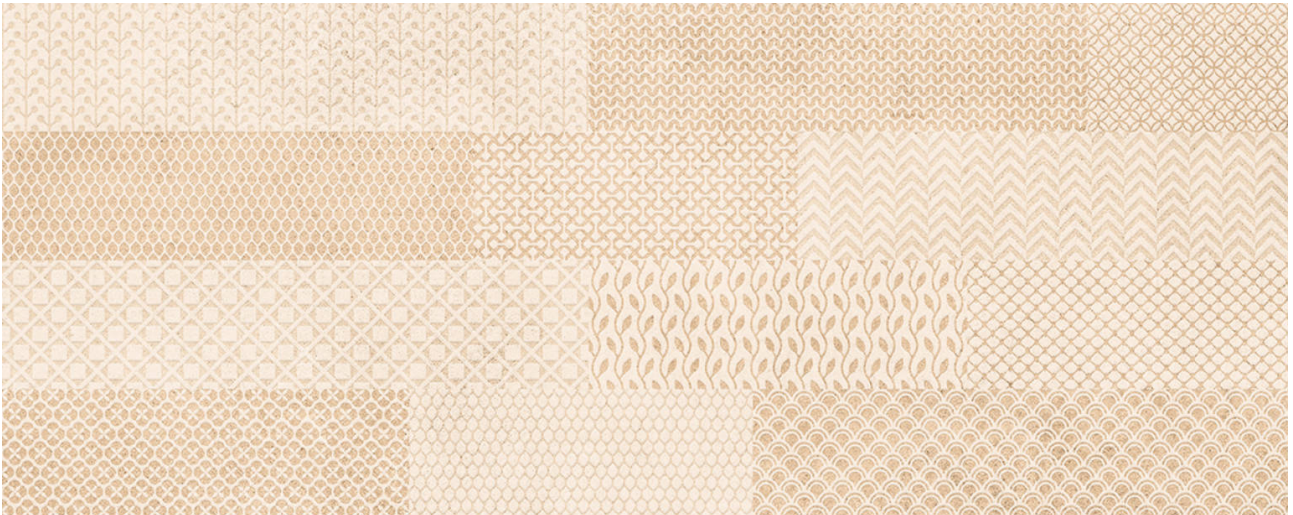

PRODUCT
DECORADO CARPI BEIGE

20x50 (8"x20") | Porous Red Body Tile

GRAPHIC VARIETY

ROOM SCENES

TECHNICAL DATA

NAME: DECORADO CARPI BEIGE

NEW

CODE: ES000000043474

GROUPS: Actual

SERIES: CARPI

SIZE: 20x50 (8"x20")

CÓDIGO DE VENTA: M015

AVAILABILITY: Keros Cerámica (Nules - Castellón)

TPOLOGY: Porous Red Body Tile

FINISH: Matt

SHADE VARIATION: V2

LOOK: Cement

USE: Wall Tile

RECOMMENDED JOINT: Minimum 3mm

LOCKED <20%: YES

PACKING

Size	Product type	BOX			PALLET			EUROPALLET		
		pcs	m ²	kg	boxes	m ²	kg	boxes	m ²	kg
20x50 (8"x20")	Decor	10	1	16.4	80	80	1324	70	70	1160