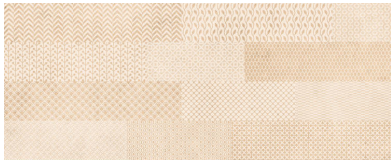

PRODUCT
DECORADO CARPI BEIGE

20x50 (8"x20") | Porous Red Body Tile

GRAPHIC VARIETY

ROOM SCENES

TECHNICAL DATA

NAME: DECORADO CARPI BEIGE

NEW

CODE: ES000000043474

GROUPS: Actual

SERIES: CARPI

SIZE: 20x50 (8"x20")

CÓDIGO DE VENTA: M015

AVAILABILITY: Keros Cerámica (Nules - Castellón)

TPOLOGY: Porous Red Body Tile

FINISH: Matt

SHADE VARIATION: V2

LOOK: Cement

USE: Wall Tile

RECOMMENDED JOINT: Minimum 3mm

LOCKED <20%: YES

PACKING

Size	Product type	BOX			PALLET			EUROPALLET		
		pcs	m ²	kg	boxes	m ²	kg	boxes	m ²	kg
20x50 (8"x20")	Decor	10	1	16.4	80	80	1324	70	70	1160