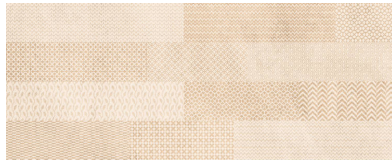

PRODUCT
DECORADO CARPI BEIGE

20x50 (8"x20") | Porous Red Body Tile

GRAPHIC VARIETY

ROOM SCENES

TECHNICAL DATA

NAME: DECORADO CARPI BEIGE

NEW

CODE: ES000000043474

GROUPS: Actual

SERIES: CARPI

SIZE: 20x50 (8"x20")

CÓDIGO DE VENTA: M015

AVAILABILITY: Keros Cerámica (Nules - Castellón)

TPOLOGY: Porous Red Body Tile

FINISH: Matt

SHADE VARIATION: V2

LOOK: Cement

USE: Wall Tile

RECOMMENDED JOINT: Minimum 3mm

LOCKED <20%: YES

PACKING

Size	Product type	BOX			PALLET			EUROPALLET		
		pcs	m ²	kg	boxes	m ²	kg	boxes	m ²	kg
20x50 (8"x20")	Decor	10	1	16.4	80	80	1324	70	70	1160