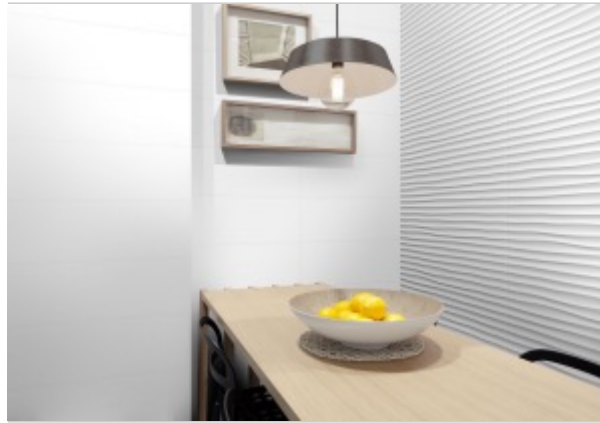

PRODUCT
WHITE LISO

25x75 (10"x30") | Porous White Body Tile

ROOM SCENES

TECHNICAL DATA

NAME: WHITE LISO
CODE: BG000000001464
GROUPS: Actual, Innova
SERIES: WHITE
SIZE: 25x75 (10"x30")
CÓDIGO DE VENTA: A068
AVAILABILITY: Keros Bulgaria (Ruse)|Keros Cerámica
(Onda-Castellón)
TYPOLOGY: Porous White Body Tile
FINISH: Gloss
LOOK: White
USE: Wall Tile