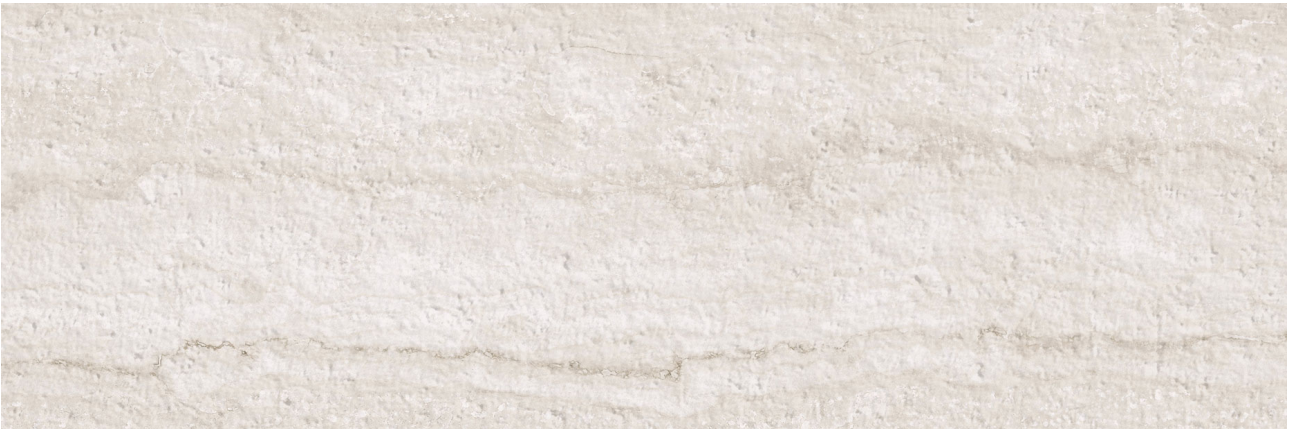

PRODUCT

TIBER BEIGE

30x90 · Rectificado (12"x35") | Porous White Body Tile

GRAPHIC VARIETY

ROOM SCENES

TECHNICAL DATA

NAME: TIBER BEIGE

NEW

CODE: ax84I3V0

GROUPS: Innova

SERIES: TIBER

SIZE: 30x90 · Rectificado (12"x35")

THICKNESS: 10.5

CÓDIGO DE VENTA: A075

AVAILABILITY: Keros Bulgaria (Ruse)

TYPOLOGY: Porous White Body Tile