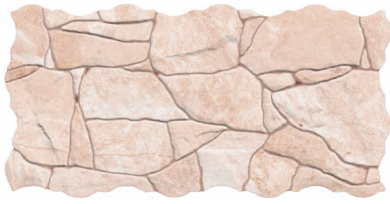

PRODUCT
PIEDRA BEIGE

23x46 (9"x18") | Porcelain Tile

GRAPHIC VARIETY

TECHNICAL DATA

NAME: PIEDRA BEIGE
CODE: BG000000001332
GROUPS: Actual
SERIES: PIEDRA
SIZE: 23x46 (9"x18")
CÓDIGO DE VENTA: A066
AVAILABILITY: Keros Bulgaria (Ruse)
TYPOLOGY: Porcelain Tile
FINISH: Matt
SHADE VARIATION: V3
LOOK: Stone
USE: Floor & Wall

FREEZE RESISTANCE: YES
PEI: IV
MOHS: 7
RECOMMENDED JOINT: Minimum 3mm
LOCKED <20%: YES
RELIEF: YES
RESISTENCIA A MANCHAS: 5
RESISTANCE TO CHEMICAL ATTACK: GA-GLA-GHA

PACKING

Size	Product type	BOX			PALLET			EUROPALLET		
		pcs	m ²	kg	boxes	m ²	kg	boxes	m ²	kg
23x46 (9"x18")	Bases	14	1.4	26	48	67.2	1276	36	50.4	965