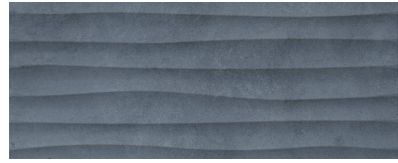

---

**PRODUCT**  
**CARPI DUNE NAVY**

---

20x50 (8"x20") | Porous Red Body Tile

**GRAPHIC VARIETY**

AVAILABILITY: Keros Cerámica (Nules - Castellón)

TPOLOGY: Porous Red Body Tile

FINISH: Gloss

SHADE VARIATION: V1

LOOK: White

USE: Wall Tile

RECOMMENDED JOINT: Minimum 3mm

LOCKED <20%: YES