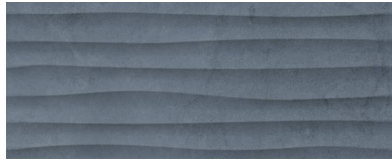

---

**PRODUCT**  
**CARPI DUNE NAVY**

---

20x50 (8"x20") | Porous Red Body Tile

**GRAPHIC VARIETY**

AVAILABILITY: Keros Cerámica (Nules - Castellón)

TPOLOGY: Porous Red Body Tile

FINISH: Gloss

SHADE VARIATION: V1

LOOK: White

USE: Wall Tile

RECOMMENDED JOINT: Minimum 3mm

LOCKED <20%: YES