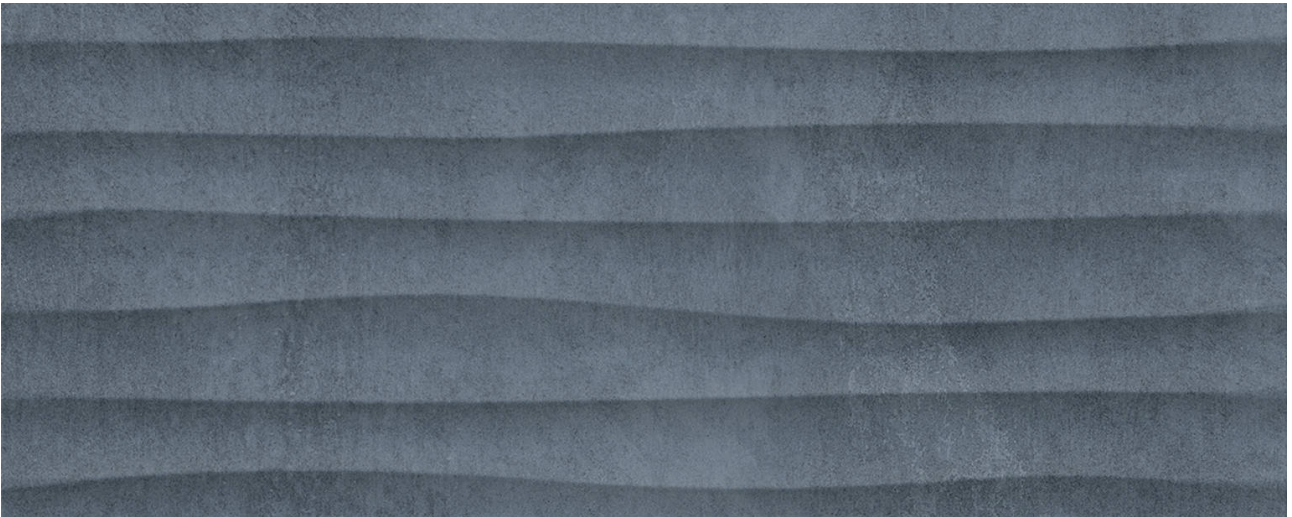

---

**PRODUCT**  
**CARPI DUNE NAVY**

---

20x50 (8"x20") | Porous Red Body Tile

**GRAPHIC VARIETY**

AVAILABILITY: Keros Cerámica (Nules - Castellón)

TPOLOGY: Porous Red Body Tile

FINISH: Gloss

SHADE VARIATION: V1

LOOK: White

USE: Wall Tile

RECOMMENDED JOINT: Minimum 3mm

LOCKED <20%: YES