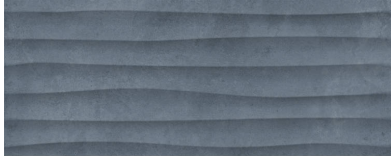

---

**PRODUCT**  
**CARPI DUNE NAVY**

---

20x50 (8"x20") | Porous Red Body Tile

**GRAPHIC VARIETY**

AVAILABILITY: Keros Cerámica (Nules - Castellón)

TPOLOGY: Porous Red Body Tile

FINISH: Gloss

SHADE VARIATION: V1

LOOK: White

USE: Wall Tile

RECOMMENDED JOINT: Minimum 3mm

LOCKED <20%: YES