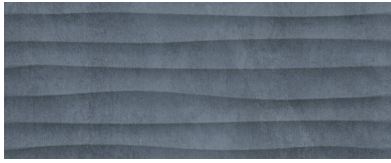

---

**PRODUCT**  
**CARPI DUNE NAVY**

---

20x50 (8"x20") | Porous Red Body Tile

**GRAPHIC VARIETY**

AVAILABILITY: Keros Cerámica (Nules - Castellón)

TPOLOGY: Porous Red Body Tile

FINISH: Gloss

SHADE VARIATION: V1

LOOK: White

USE: Wall Tile

RECOMMENDED JOINT: Minimum 3mm

LOCKED <20%: YES