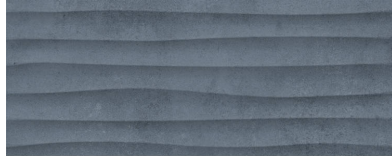

---

**PRODUCT**  
**CARPI DUNE NAVY**

---

20x50 (8"x20") | Porous Red Body Tile

**GRAPHIC VARIETY**

AVAILABILITY: Keros Cerámica (Nules - Castellón)

TPOLOGY: Porous Red Body Tile

FINISH: Gloss

SHADE VARIATION: V1

LOOK: White

USE: Wall Tile

RECOMMENDED JOINT: Minimum 3mm

LOCKED <20%: YES