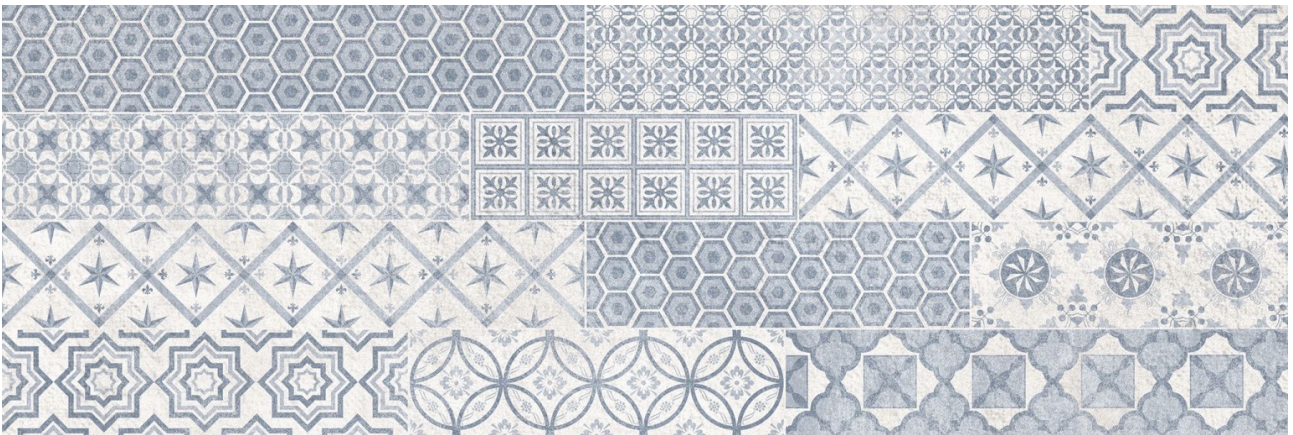

---

**PRODUCT**

**DECORADO WALK AZUL**

---

25x75 (10"x30") | Porous White Body Tile

**GRAPHIC VARIETY**

ROOM SCENES

## TECHNICAL DATA

NAME: DECORADO WALK AZUL  
CODE: BG000000008687  
GROUPS: Actual, Innova  
SERIES: CITY  
SIZE: 25x75 (10"x30")  
CÓDIGO DE VENTA: A071  
AVAILABILITY: Keros Bulgaria (Ruse)|Keros Cerámica  
(Onda-Castellón)  
TYPOLOGY: Porous White Body Tile  
FINISH: Matt  
SHADE VARIATION: V2  
LOOK: Cement  
USE: Wall Tile