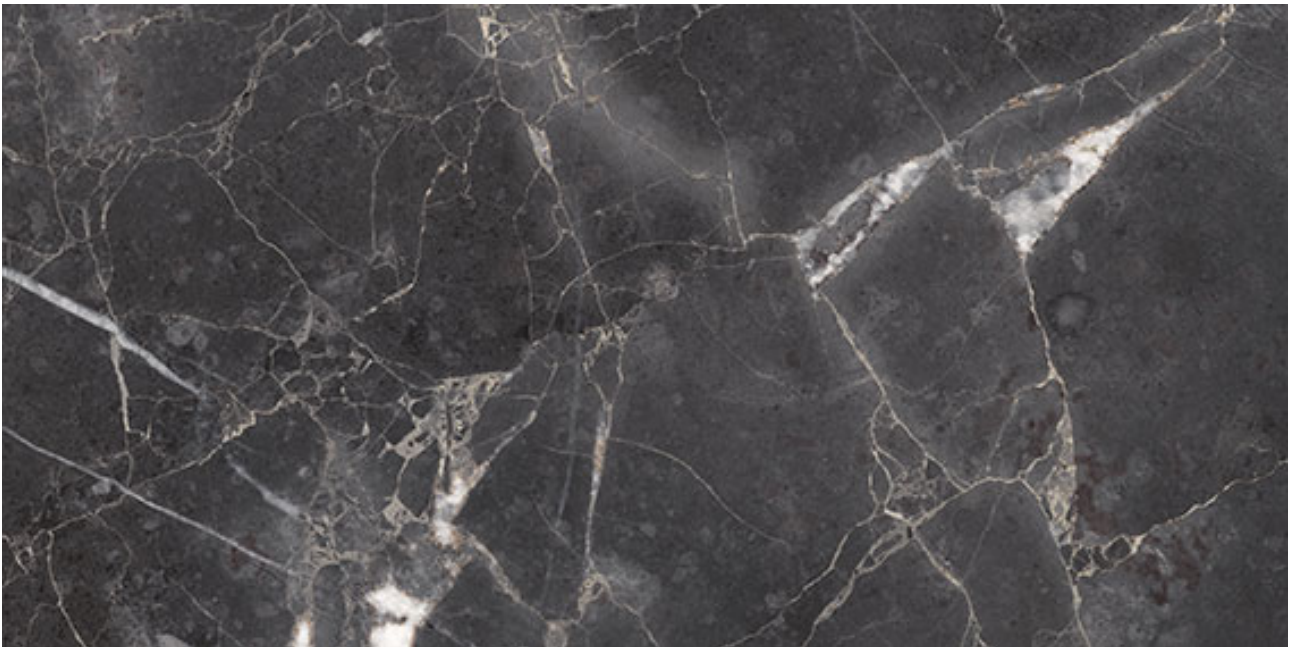

MARINO TILE

PRODUCT

ROYAL STONEWORKS 12X24 TUSCAN FORGE VEIN HONED

Tile | 12"x24" | Porcelain

TECHNICAL DATA

CODE: QUSW-TF-5H

NAME: Royal Stoneworks 12X24 Tuscan Forge Vein Honed

SIZE: 12"x24"

SERIES: Royal Stoneworks

FINISH: Honed

LOOK: Stone Look

EDGE: Rectified

FAMILY: Tile

FROST RESISTANCE: Yes

SHADE VARIATION: V3

SPECIAL ORDER: Special Order

STYLE: Contemporary

SUITABLE FOR: Indoor|Shower

TPOLOGY: Porcelain

TYPE OF PIECE: Field Tile

USE: Floor and Wall

NOTES: This product is special order and cannot be cancelled, returned, or refunded.

PACKING

Size	Product type	BOX			PALLET		
		pcs	sqft	lb	boxes	sqft	lb
12"x24"	Field Tile	6	11.52		48		