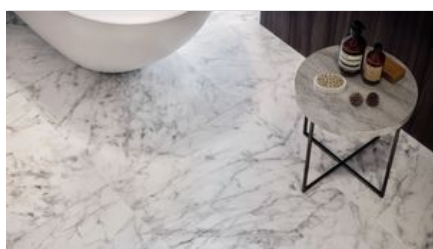

ROOM SCENES