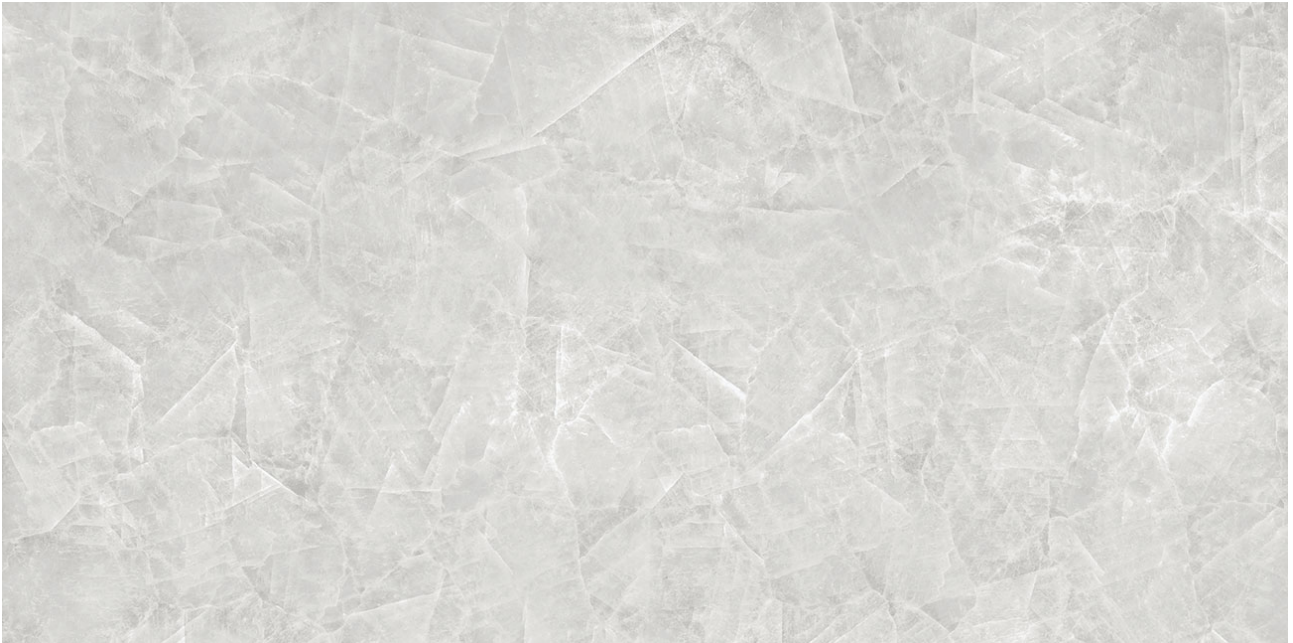

MARINO TILE

PRODUCT

ROYAL STONEWORKS 63X126 CRYSTAL LUXE HONED

Tile | 63"x126" | Sintered Slab

TECHNICAL DATA

CODE: QUSW-CL-1H

NAME: Royal Stoneworks 63X126 Crystal Luxe Honed

SIZE: 63"x126"

SERIES: Royal Stoneworks

FINISH: Honed

LOOK: Stone Look

EDGE: Rectified

FAMILY: Tile

FROST RESISTANCE: Yes

SHADE VARIATION: V2

SPECIAL ORDER: Special Order

STYLE: Contemporary

SUITABLE FOR: Indoor|Shower

TPOLOGY: Sintered Slab

TYPE OF PIECE: Field Tile

USE: Floor and Wall

NOTES: This product is special order and cannot be cancelled, returned, or refunded.

PACKING