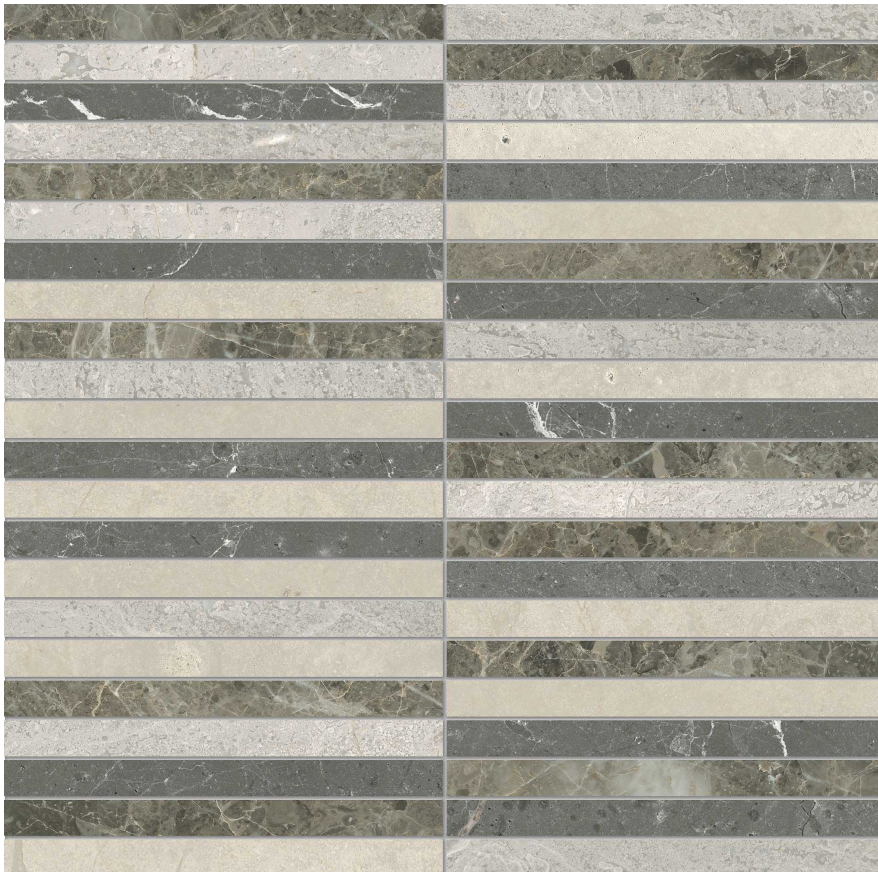

MARINO TILE

PRODUCT

UTOPIO .5X6 STACKED TERRA MOSAIC

Stone | 11.65"x11.8" | Natural Stone

TECHNICAL DATA

CODE: AS5001-04310

NAME: Utopio .5x6 Stacked Terra Mosaic

SIZE: 11.65"x11.8"

SERIES: Utopio

FINISH: Polished & Honed

FAMILY: Stone

MOSAIC TYPE: 0.5"x6"

SALES UNIT: SF

SUITABLE FOR: Indoor|Shower

TPOLOGY: Natural Stone

TYPE OF PIECE: Mosaic