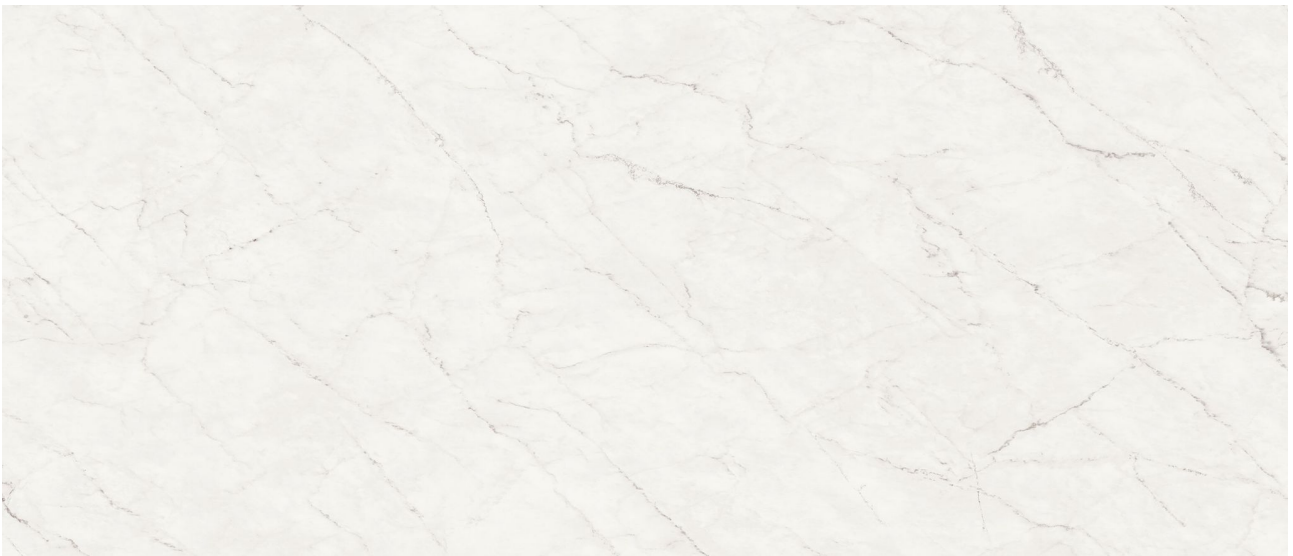

MARINO TILE

PRODUCT

ROYAL STONEWORKS 48X110 CLOUDSTONE WHITE HONED

Tile | 48"x110" | Sintered Slab

TECHNICAL DATA

CODE: QUSW-CW-2H

NAME: Royal Stoneworks 48X110 Cloudstone White Honed

SIZE: 48"x110"

SERIES: Royal Stoneworks

FINISH: Honed

LOOK: Stone Look

EDGE: Rectified

FAMILY: Tile

FROST RESISTANCE: Yes

SPECIAL ORDER: Special Order

STYLE: Contemporary

SUITABLE FOR: Indoor|Shower

TPOLOGY: Sintered Slab

TYPE OF PIECE: Field Tile

USE: Floor and Wall

NOTES: This product is special order and cannot be cancelled, returned, or refunded.

PACKING

Size	Product type	BOX			PALLET		
		pcs	sqft	lb	boxes	sqft	lb
48"x110"	Field Tile	1	36.06		36		