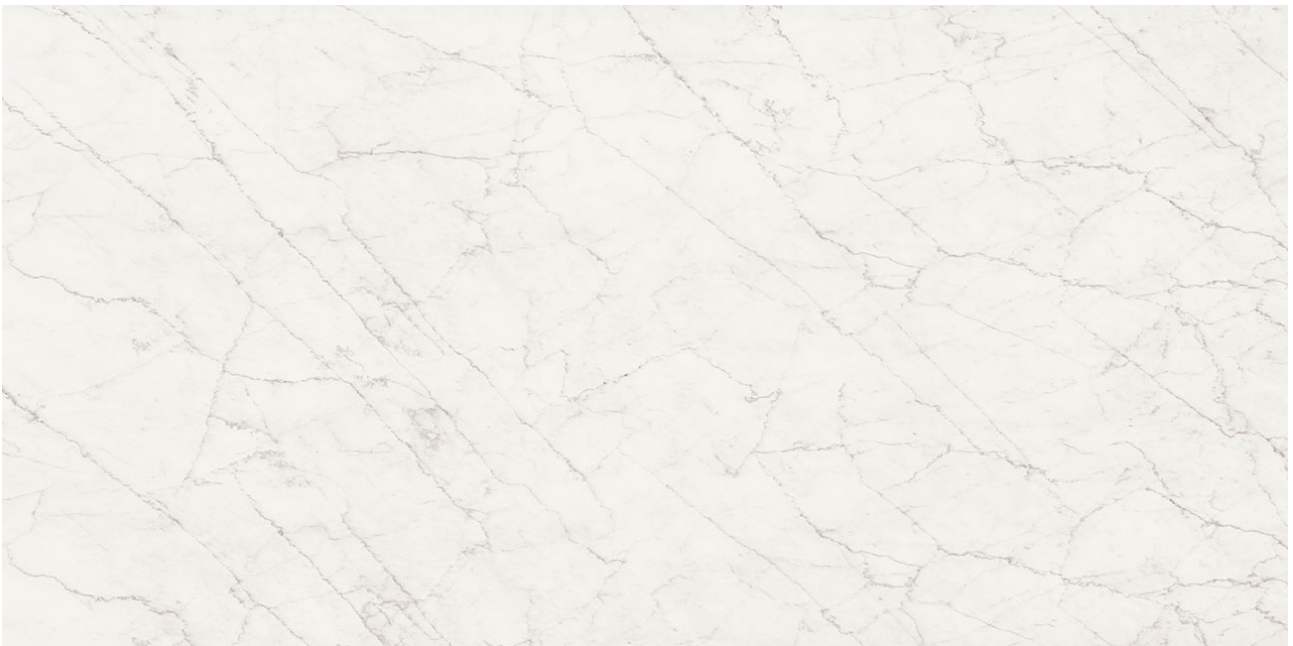

### ROYAL STONEWORKS 63X126 CLOUDSTONE WHITE POLISHED

---

Tile | 63"x126" | Sintered Slab

**TECHNICAL DATA**

CODE: QUSW-CW-1P

NAME: Royal Stoneworks 63X126 Cloudstone White Polished

SIZE: 63"x126"

SERIES: Royal Stoneworks

FINISH: Polished

LOOK: Stone Look

EDGE: Rectified

FAMILY: Tile

FROST RESISTANCE: Yes

SPECIAL ORDER: Special Order

STYLE: Contemporary

SUITABLE FOR: Indoor|Shower