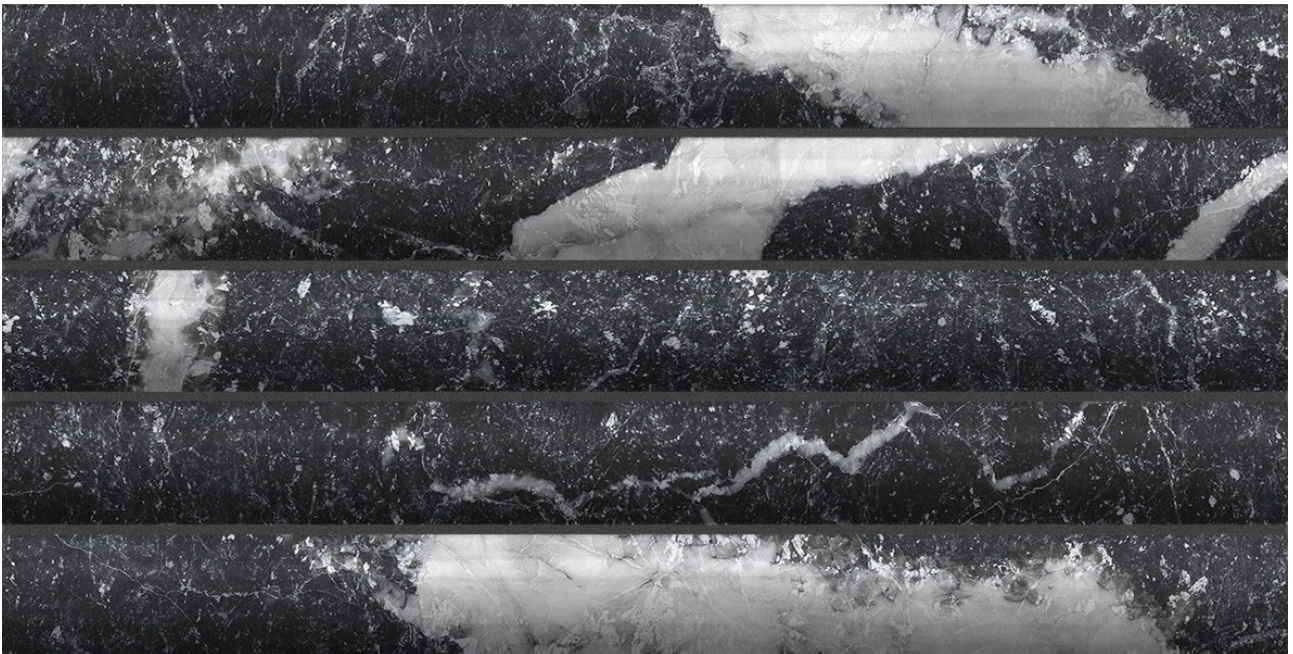

MARINO TILE

PRODUCT

OBSESSION 5X10 NERO

Tile | 5"x10" | Glazed Porcelain

ROOM SCENES

TECHNICAL DATA

CODE: QUOB-NE-2
NAME: Obsession 5x10 Nero
SIZE: 5"x10"
SERIES: Obsession
FINISH: Matt
LOOK: Marble Look
BREAKING STRENGTH: ≥ 1300 N
CHEMICAL RESISTANCE: GA GLA GHA
DCOF: > 0.42
STATUS: Coming soon
FAMILY: Tile
FROST RESISTANCE: Yes
MOHS: 6
PEI: 3
R VALUE: R9
SALES UNIT: SF
SHADE VARIATION: V1
STAIN RESISTANCE: 5
STYLE: Classic
SUITABLE FOR: Backsplash|Indoor|Shower
TYPOLOGY: Glazed Porcelain
THICKNESS: 9 mm
TYPE OF PIECE: Field Tile
USE: Wall only
WATER ABSORPTION: $\leq 0.5\%$
NOTES: 32 graphic variations