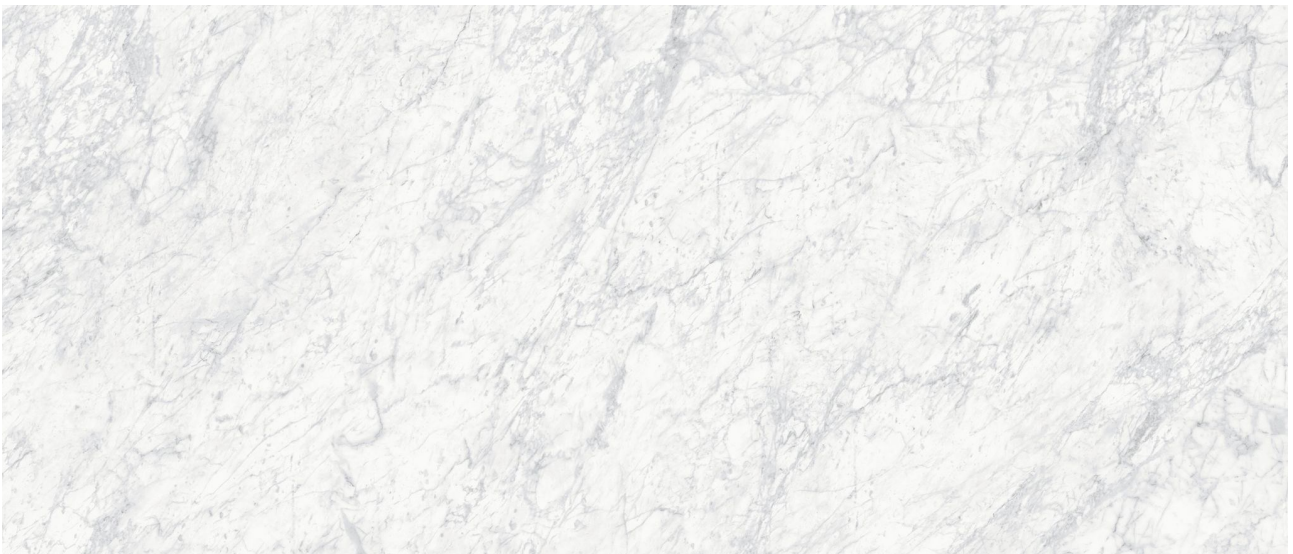

MARINO TILE

PRODUCT

ROYAL STONEWORKS 48X110 OLD WORLD BIANCO POLISHED

Tile | 48"x110" | Sintered Slab

TECHNICAL DATA

CODE: QUSW-OW-2P

NAME: Royal Stoneworks 48X110 Old World Bianco Polished

SIZE: 48"x110"

SERIES: Royal Stoneworks

FINISH: Polished

LOOK: Stone Look

EDGE: Rectified

FAMILY: Tile

FROST RESISTANCE: Yes

SHADE VARIATION: V3

SPECIAL ORDER: Special Order

STYLE: Contemporary

SUITABLE FOR: Indoor|Shower

TPOLOGY: Sintered Slab

TYPE OF PIECE: Field Tile

USE: Floor and Wall

NOTES: This product is special order and cannot be cancelled, returned, or refunded.

PACKING