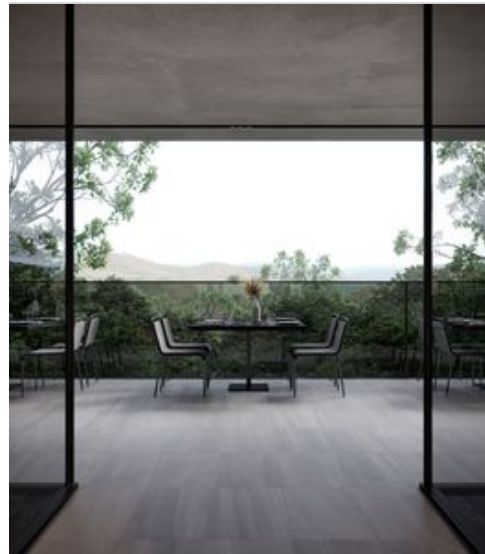

ROOM SCENES