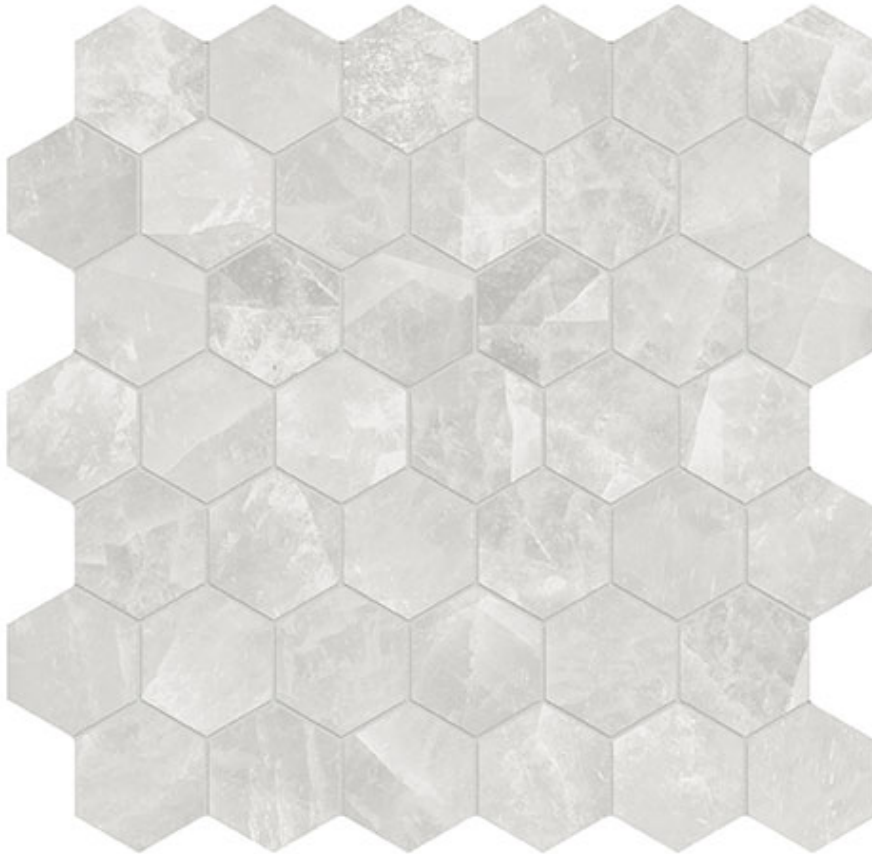

# MARINO TILE

---

### ROYAL STONWORKS 2\" data-bbox="179 265 821 288"/>CRYSTAL LUXE HEX

---

Tile | 12"x12" | Porcelain

**TECHNICAL DATA**

CODE: QUSW-CL-HX

NAME: Royal Stoneworks 2" Crystal Luxe Hex

SIZE: 12"x12"

SERIES: Royal Stoneworks

FINISH: Honed

LOOK: Stone Look

FAMILY: Tile

MOSAIC TYPE: 2"x2"

SHADE VARIATION: V2

SPECIAL ORDER: Special Order

STYLE: Contemporary

SUITABLE FOR: Indoor|Shower