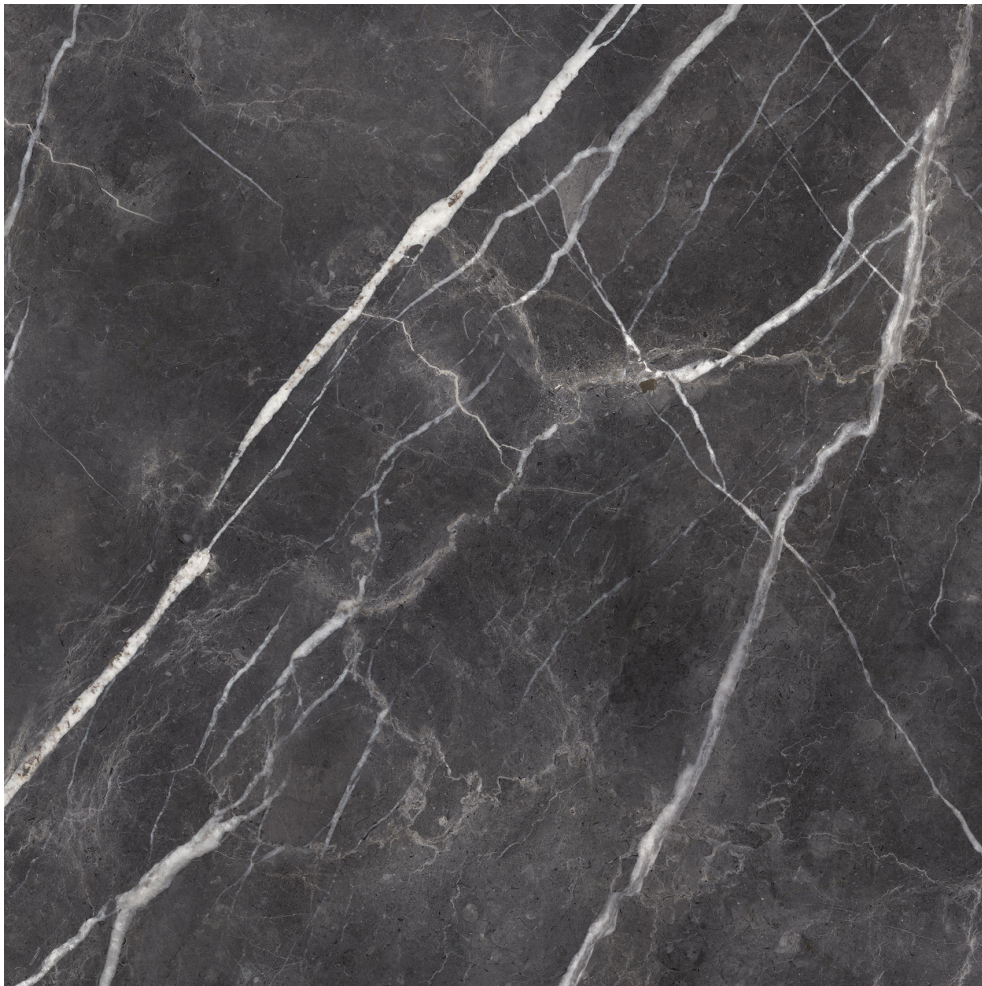

MARINO TILE

PRODUCT

ROYAL STONEWORKS 48X48 TUSCAN FORGE VEIN HONED

Tile | 48"x48" | Porcelain

TECHNICAL DATA

CODE: QUSW-TF-3H

NAME: Royal Stoneworks 48X48 Tuscan Forge Vein Honed

SIZE: 48"x48"

SERIES: Royal Stoneworks

FINISH: Honed

LOOK: Stone Look

EDGE: Rectified

FAMILY: Tile

FROST RESISTANCE: Yes

SHADE VARIATION: V3

SPECIAL ORDER: Special Order

STYLE: Contemporary

SUITABLE FOR: Indoor|Shower

TPOLOGY: Porcelain

TYPE OF PIECE: Field Tile

USE: Floor and Wall

NOTES: This product is special order and cannot be cancelled, returned, or refunded.

PACKING

Size	Product type	BOX			PALLET		
		pcs	sqft	lb	boxes	sqft	lb
48"x48"	Field Tile	2	30.89		16		