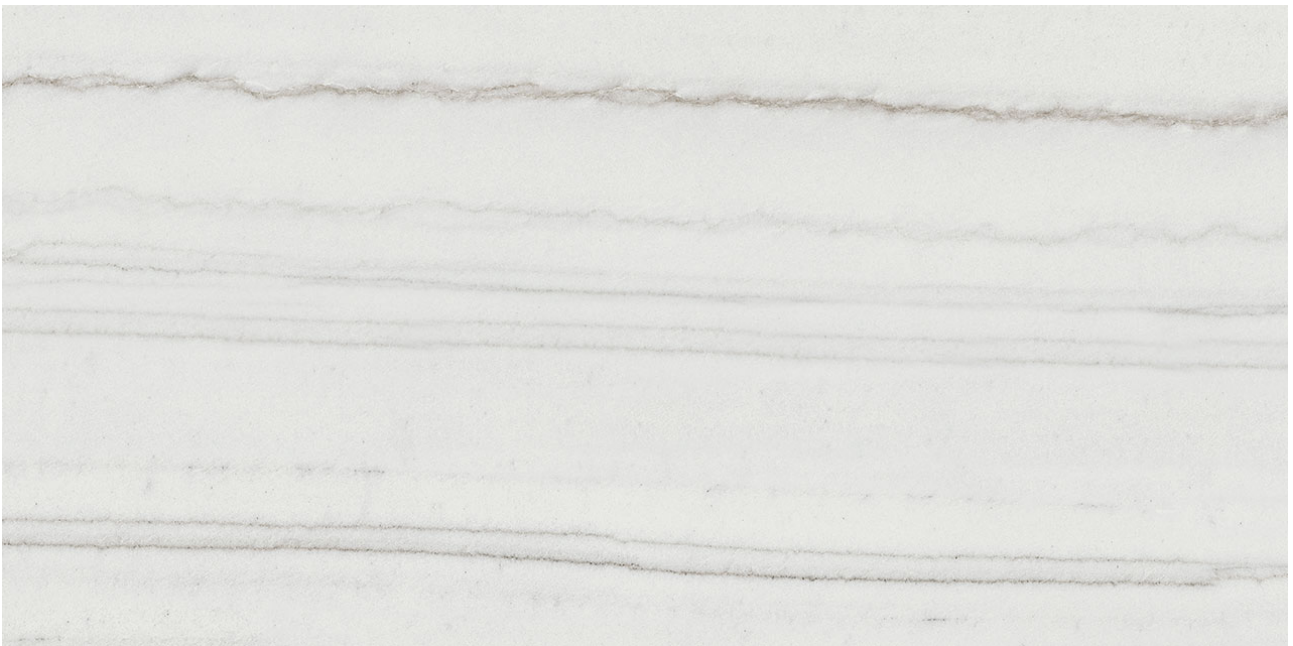

MARINO TILE

PRODUCT

ROYAL STONEWORKS 12X24 TUSCAN WHITE VEIN POLISHED

Tile | 12"x24" | Porcelain

TECHNICAL DATA

CODE: QUSW-TW-5P

NAME: Royal Stoneworks 12X24 Tuscan White Vein Polished

SIZE: 12"x24"

SERIES: Royal Stoneworks

FINISH: Polished

LOOK: Stone Look

EDGE: Rectified

FAMILY: Tile

FROST RESISTANCE: Yes

SPECIAL ORDER: Special Order

STYLE: Contemporary