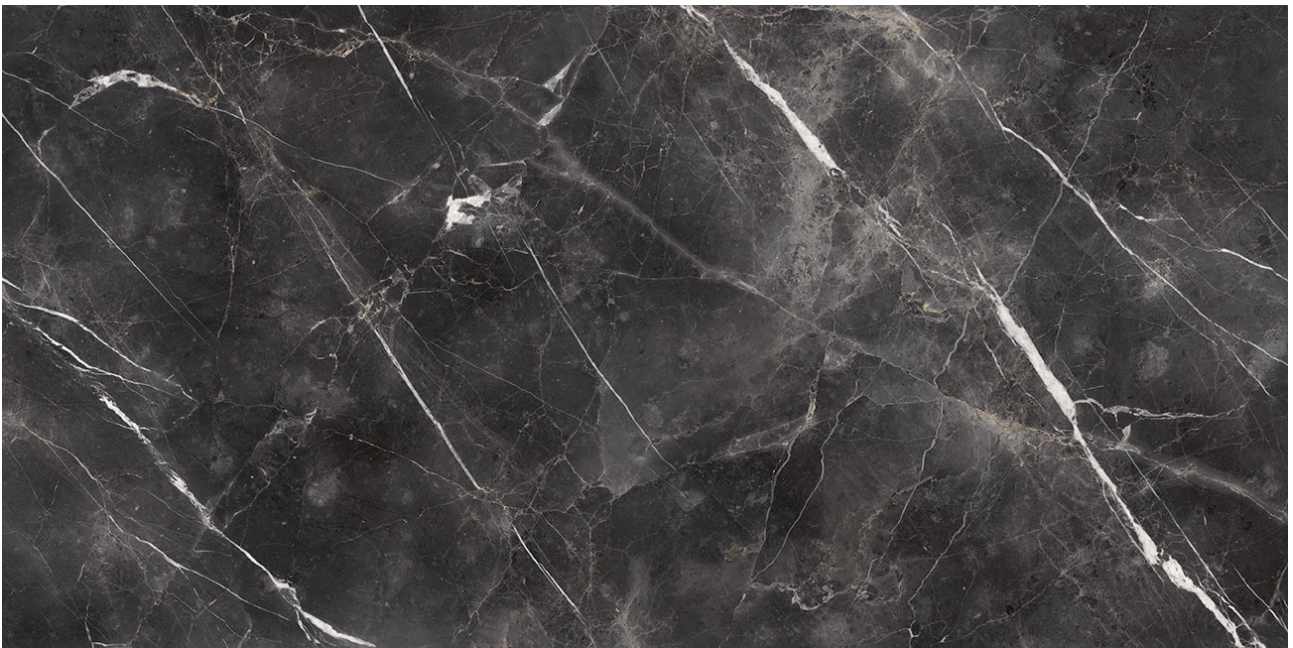

### ROYAL STONEWORKS 63X126 TUSCAN FORGE VEIN POLISHED

---

Tile | 63"x126" | Sintered Slab

**TECHNICAL DATA**

CODE: QUSW-TF-1P

NAME: Royal Stoneworks 63X126 Tuscan Forge Vein Polished

SIZE: 63"x126"

SERIES: Royal Stoneworks

FINISH: Polished

LOOK: Stone Look

EDGE: Rectified

FAMILY: Tile

FROST RESISTANCE: Yes

SHADE VARIATION: V3

SPECIAL ORDER: Special Order

STYLE: Contemporary