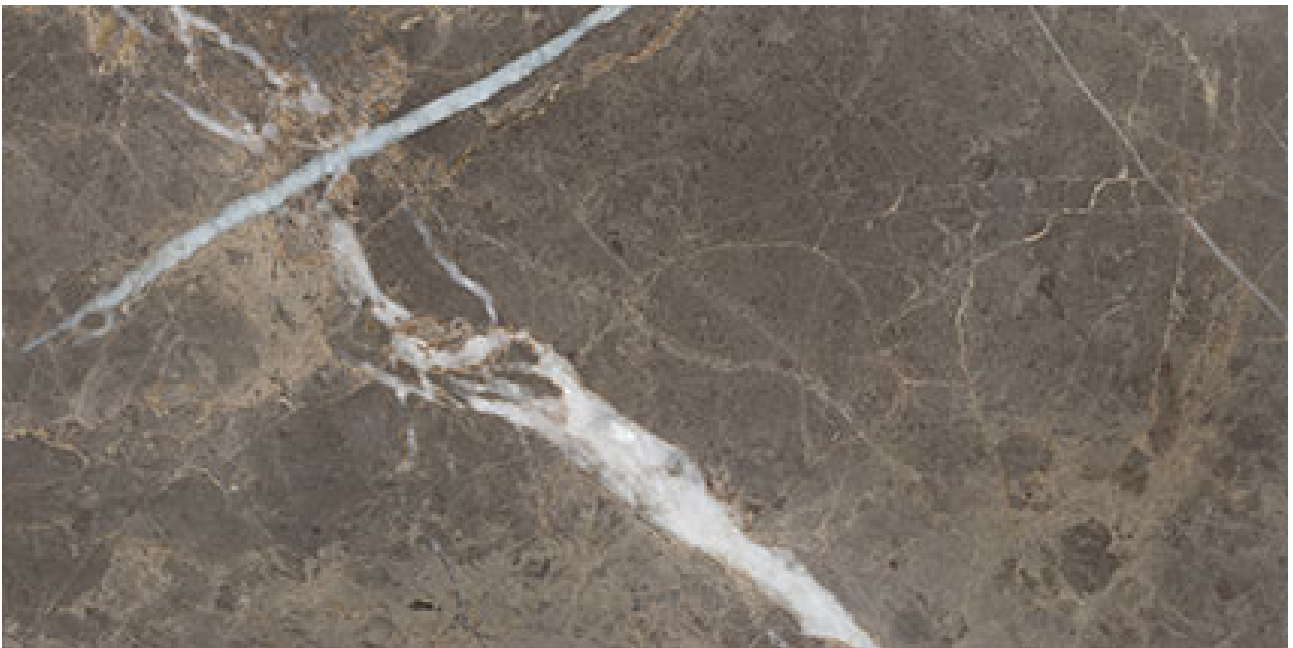

# MARINO TILE

---

**PRODUCT**  
**ROYAL STONEWORKS 12X24 REGAL BROWN MARBLE**  
**POLISHED**

---

Tile | 12"x24" | Porcelain

**TECHNICAL DATA**

CODE: QUSW-RM-5P

NAME: Royal Stoneworks 12X24 Regal Brown Marble Polished

SIZE: 12"x24"

SERIES: Royal Stoneworks

FINISH: Polished

LOOK: Stone Look

EDGE: Rectified

FAMILY: Tile

FROST RESISTANCE: Yes

SHADE VARIATION: V3

SPECIAL ORDER: Special Order

STYLE: Contemporary

SUITABLE FOR: Indoor|Shower

TPOLOGY: Porcelain

TYPE OF PIECE: Field Tile

USE: Floor and Wall

NOTES: This product is special order and cannot be cancelled, returned, or refunded.