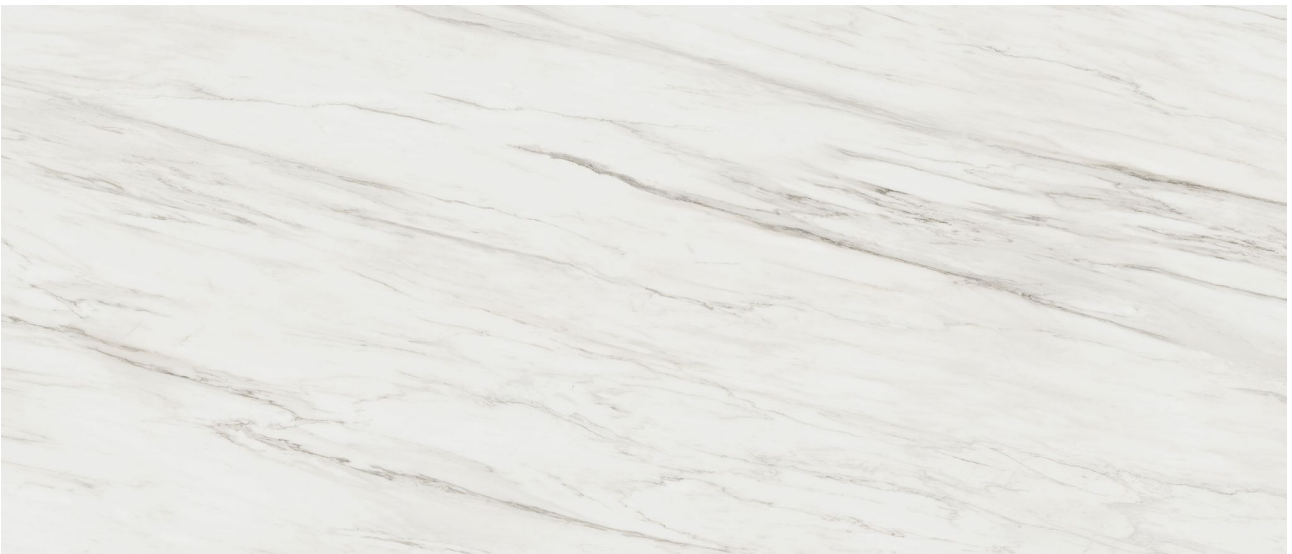

### ROYAL STONWORKS 48X110 ITALIAN CREAM VEIN POLISHED

---

Tile | 48"x110" | Sintered Slab

**TECHNICAL DATA**

CODE: QUSW-IC-2P

NAME: Royal Stoneworks 48X110 Italian Cream Vein Polished

SIZE: 48"x110"

SERIES: Royal Stoneworks

FINISH: Polished

LOOK: Stone Look

EDGE: Rectified

FAMILY: Tile

FROST RESISTANCE: Yes

SPECIAL ORDER: Special Order

STYLE: Contemporary

SUITABLE FOR: Indoor|Shower