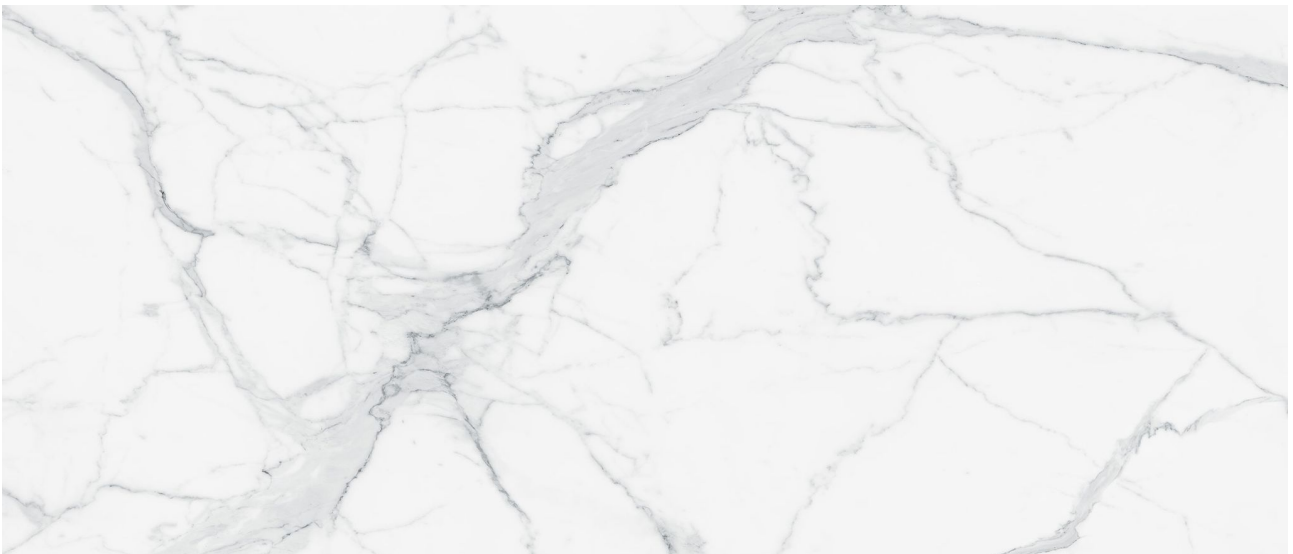

### ROYAL STONEWORKS 48X110 GRANDVEIN WHITE POLISHED

---

Tile | 48"x110" | Sintered Slab

**TECHNICAL DATA**

CODE: QUSW-GV-2P

NAME: Royal Stoneworks 48X110 Grandvein White Polished

SIZE: 48"x110"

SERIES: Royal Stoneworks

FINISH: Polished

LOOK: Stone Look

EDGE: Rectified

FAMILY: Tile

FROST RESISTANCE: Yes

SHADE VARIATION: V3

SPECIAL ORDER: Special Order

STYLE: Contemporary