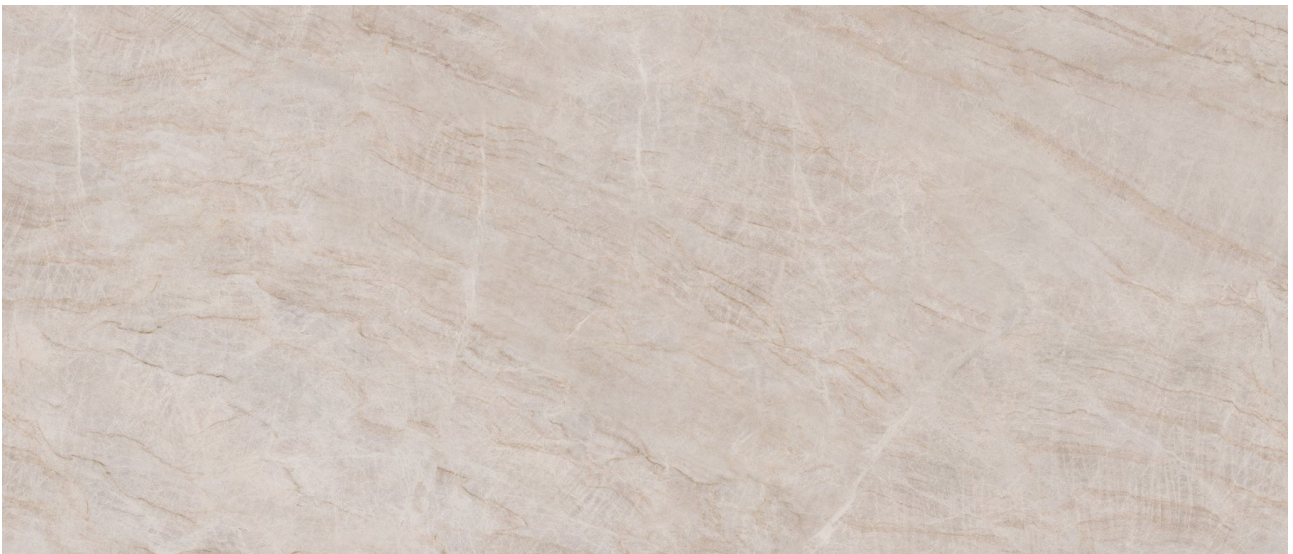

MARINO TILE

PRODUCT

ROYAL STONWORKS 48X110 TAJ MAHAL CLASSIC HONED

Tile | 48"x110" | Sintered Slab

TECHNICAL DATA

CODE: QUSW-TM-2H

NAME: Royal Stoneworks 48X110 Taj Mahal Classic Honed

SIZE: 48"x110"

SERIES: Royal Stoneworks

FINISH: Honed

LOOK: Stone Look

EDGE: Rectified

FAMILY: Tile

FROST RESISTANCE: Yes

SHADE VARIATION: V2

SPECIAL ORDER: Special Order

STYLE: Contemporary

SUITABLE FOR: Indoor|Shower

TPOLOGY: Sintered Slab

TYPE OF PIECE: Field Tile

USE: Floor and Wall

NOTES: This product is special order and cannot be cancelled, returned, or refunded.

PACKING