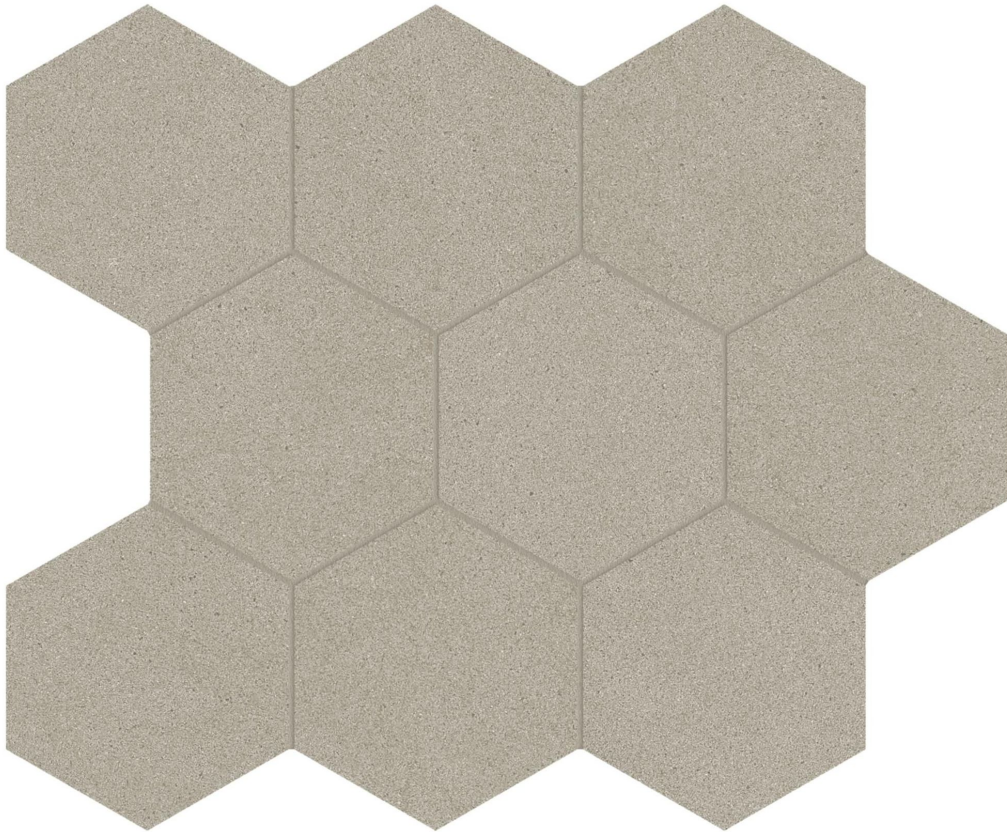

MARINO TILE

PRODUCT

SERENA 4\ " HEX VALLEY

Tile | 10.5"x12" | Porcelain

TECHNICAL DATA

CODE: AC8510-00300

NAME: Serena 4" Hex Valley

SIZE: 10.5"x12"

SERIES: Serena

FINISH: Organic Matte

LOOK: Stone Look

EDGE: Rectified

FAMILY: Tile

SPECIAL ORDER: Special Order

STYLE: Contemporary

SUITABLE FOR: Indoor| Outdoor

TYPOLOGY: Porcelain

TYPE OF PIECE: Mosaic

USE: Floor and Wall

NOTES: This product is special order and cannot be cancelled, returned, or refunded.

PACKING

Size	Product type	BOX			PALLET		
		pcs	sqft	lb	boxes	sqft	lb
10.5"x12"	Mosaic	10	7.86		45		