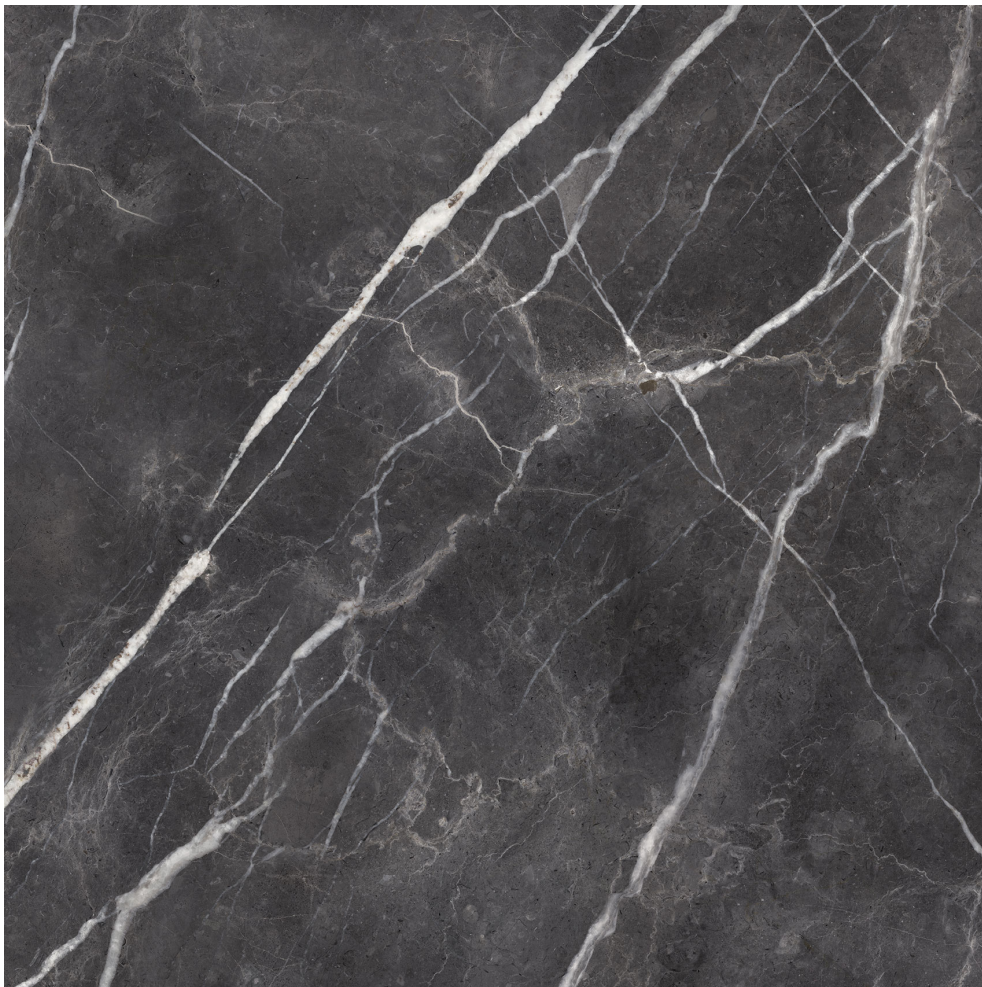

MARINO TILE

PRODUCT

ROYAL STONWORKS 48X48 TUSCAN FORGE VEIN POLISHED

Tile | 48"x48" | Porcelain

TECHNICAL DATA

CODE: QUSW-TF-3P

NAME: Royal Stoneworks 48X48 Tuscan Forge Vein Polished

SIZE: 48"x48"

SERIES: Royal Stoneworks

FINISH: Polished

LOOK: Stone Look

EDGE: Rectified

FAMILY: Tile

FROST RESISTANCE: Yes

SHADE VARIATION: V3

SPECIAL ORDER: Special Order

STYLE: Contemporary

SUITABLE FOR: Indoor|Shower

TPOLOGY: Porcelain

TYPE OF PIECE: Field Tile

USE: Floor and Wall

NOTES: This product is special order and cannot be cancelled, returned, or refunded.

PACKING

Size	Product type	BOX			PALLET		
		pcs	sqft	lb	boxes	sqft	lb
48"x48"	Field Tile	2	30.89		16		