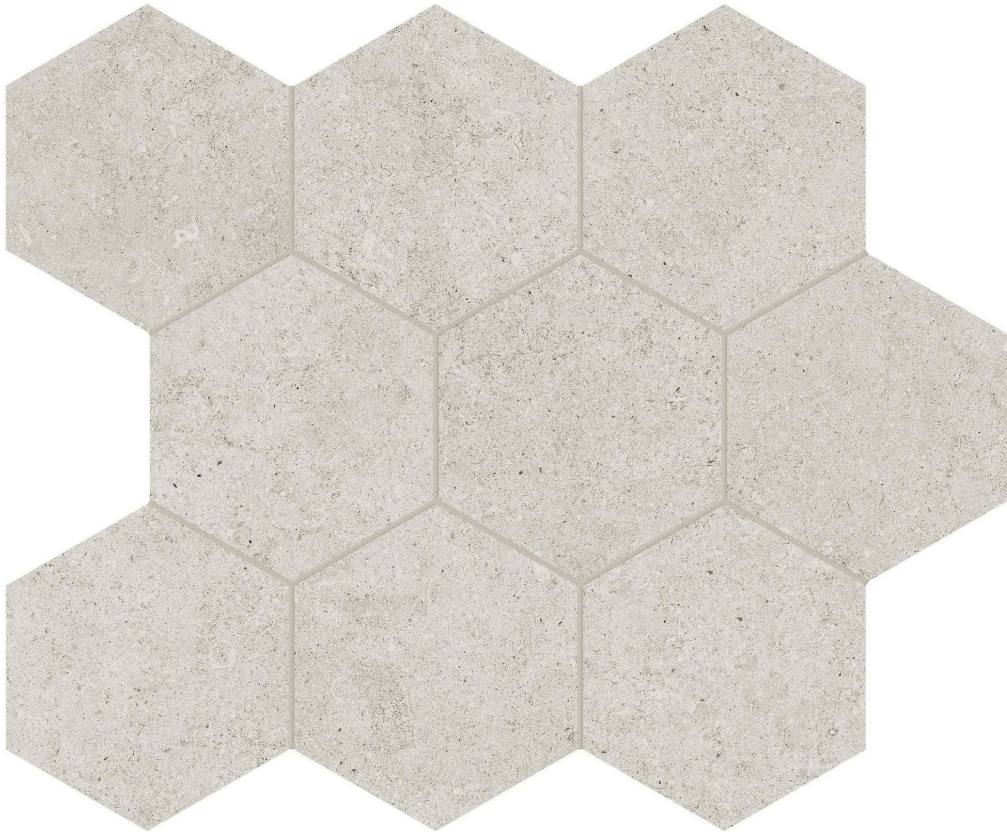

MARINO TILE

PRODUCT

LITHOFORM 4\ " HEX CROSSCUT DUNES

Tile | 10.5"x12" | Porcelain

TECHNICAL DATA

CODE: AC8510-00310

NAME: Lithoform 4" Hex Crosscut Dunes

SIZE: 10.5"x12"

SERIES: Lithoform

FINISH: Organic Matte

LOOK: Stone Look

EDGE: Rectified

FAMILY: Tile

SPECIAL ORDER: Special Order

STYLE: Contemporary

SUITABLE FOR: Indoor| Outdoor

TYPOLOGY: Porcelain

TYPE OF PIECE: Mosaic

USE: Floor and Wall

NOTES: This product is special order and cannot be cancelled, returned, or refunded.

PACKING

Size	Product type	BOX			PALLET		
		pcs	sqft	lb	boxes	sqft	lb
10.5"x12"	Mosaic	10	7.86		45		