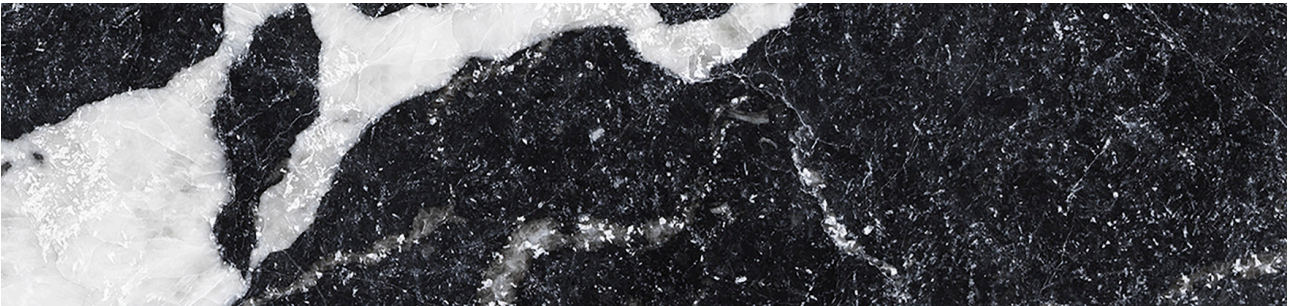

# MARINO TILE

---

### OBSESSION 2.5X10 NERO

---

Tile | 2.5"x10" | Glazed Porcelain

**GRAPHIC VARIETY**

ROOM SCENES

**TECHNICAL DATA**

CODE: QUOB-NE-1  
NAME: Obsession 2.5x10 Nero  
SIZE: 2.5"x10"  
SERIES: Obsession  
FINISH: Matt  
LOOK: Marble Look  
BREAKING STRENGTH:  $\geq 1300$  N  
CHEMICAL RESISTANCE: GA GLA GHA  
DCOF:  $> 0.42$   
STATUS: Coming soon  
FAMILY: Tile  
FROST RESISTANCE: Yes  
MOHS: 6  
PEI: 3  
R VALUE: R9  
SALES UNIT: SF  
SHADE VARIATION: V1  
STAIN RESISTANCE: 5  
STYLE: Classic  
SUITABLE FOR: Backsplash|Indoor|Shower  
TYPOLOGY: Glazed Porcelain  
THICKNESS: 9 mm  
TYPE OF PIECE: Field Tile  
USE: Floor and Wall  
WATER ABSORPTION:  $\leq 0.5\%$   
NOTES: 1 square metre of graphic variations