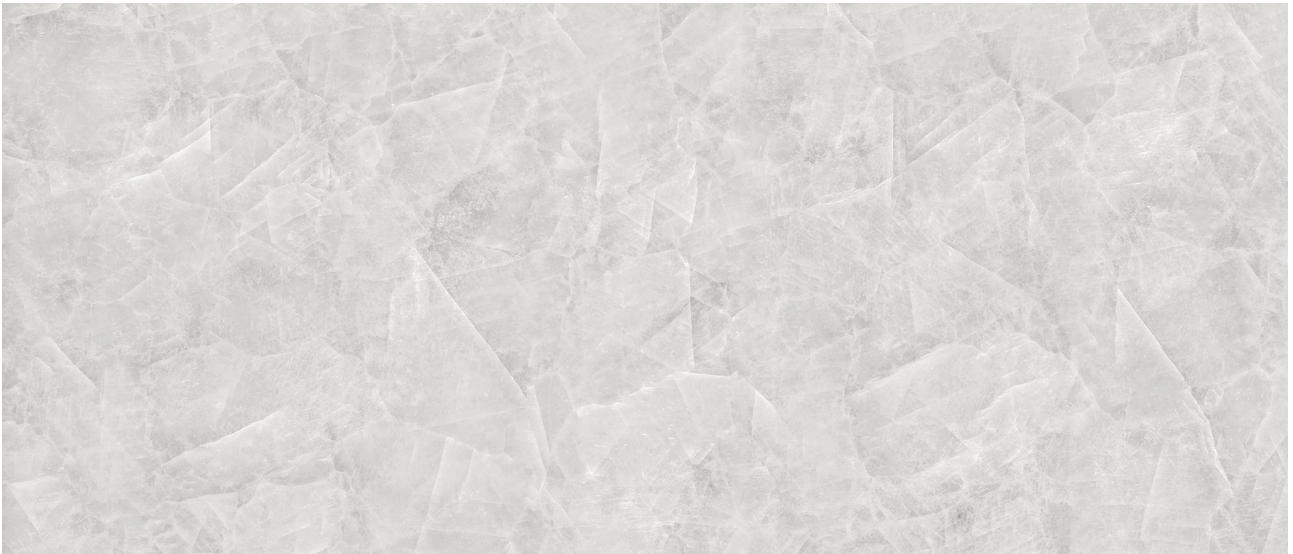

MARINO TILE

PRODUCT

ROYAL STONEWORKS 48X110 CRYSTAL LUXE HONED

Tile | 48"x110" | Sintered Slab