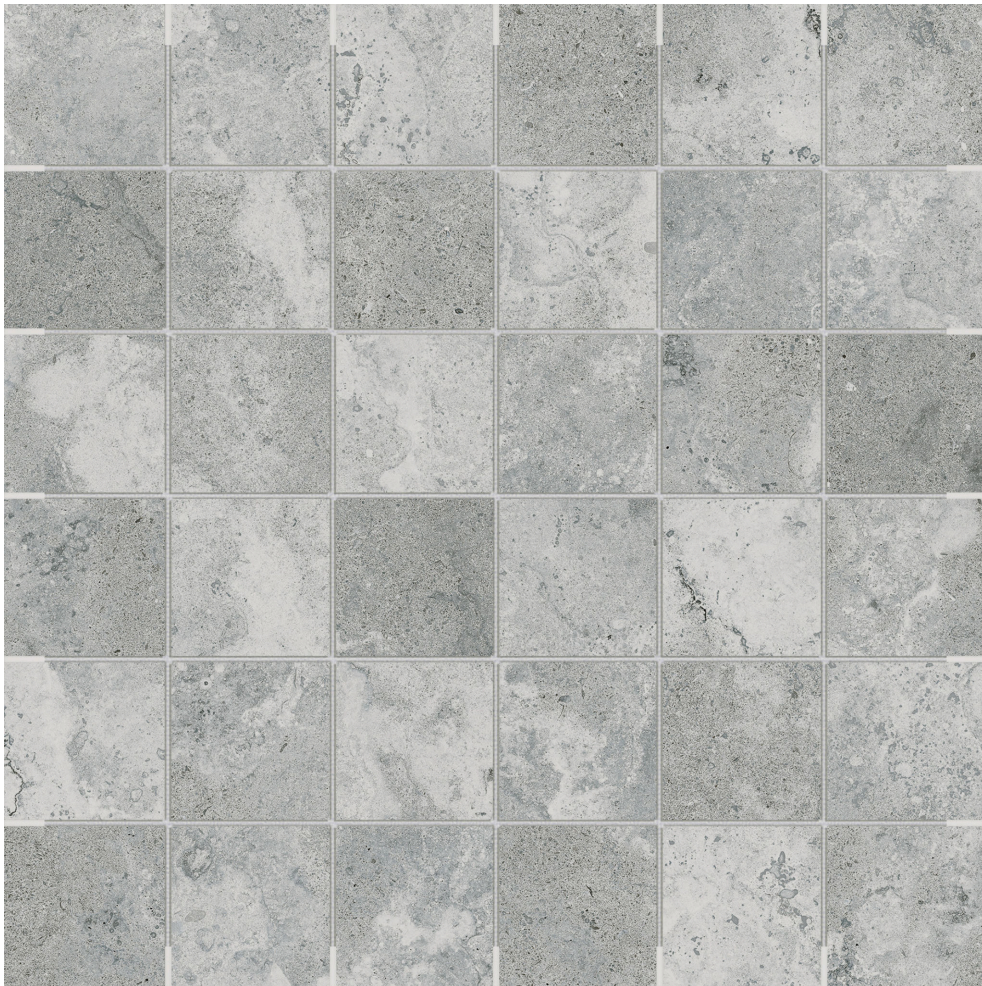

MARINO TILE

PRODUCT

VENETA 2X2 ARGENTO

Tile | 12"x12" | Glazed Porcelain

TECHNICAL DATA

CODE: AC4501-02980
NAME: Veneta 2x2 Argento
SIZE: 12"x12"
SERIES: Veneta
FINISH: Matte
LOOK: Stone Look
BREAKING STRENGTH: $\geq 300 \geq 1300$
CHEMICAL RESISTANCE: CLASS A
DCOF: ≥ 0.65
FAMILY: Tile
FROST RESISTANCE: Yes
SHADE VARIATION: V3
SPECIAL ORDER: Special Order
SUITABLE FOR: Indoor| Outdoor
TYPOLOGY: Glazed Porcelain
THICKNESS: 8.5mm
TYPE OF PIECE: Mosaic
USE: Floor and Wall
WATER ABSORPTION: $< 0.5\%$
NOTES: This product is special order and cannot be cancelled, returned, or refunded.