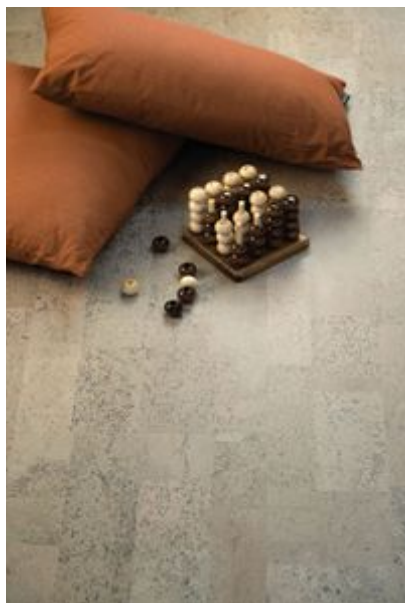

MARINO TILE

PRODUCT CORK CLICK COMINO

Waterproof Flooring | 12"x48,6" | HDF

DETAILS

ROOM SCENES

TECHNICAL DATA

CODE: LCCORK202002
NAME: Cork Click Comino
SIZE: 12"x48,6"
SERIES: True Earth Cork Click
FINISH: Matt
LOOK: Wood Look
CLICK SYSTEM: UNICLIC system
COMMERCIAL WARRANTY: Class 33
CORE BOARD THICKNESS: 7 mm
FAMILY: Waterproof Flooring
PAD THICKNESS: 1 mm
PAD TYPE: Cork Underlayment
RESIDENTIAL WARRANTY: Class 23
SPECIAL ORDER: Special Order
STYLE: Contemporary
SUITABLE FOR: Indoor
SURFACE TEXTURE: Cork
TYPOLOGY: HDF
TYPE OF PIECE: Field Tile
TOTAL THICKNESS: 10 mm
USE: Floor only
WEAR LAYER: AC5 Hotcoat® with aluminum oxide
NOTES: These SKUs are special order and take approximately two weeks to deliver