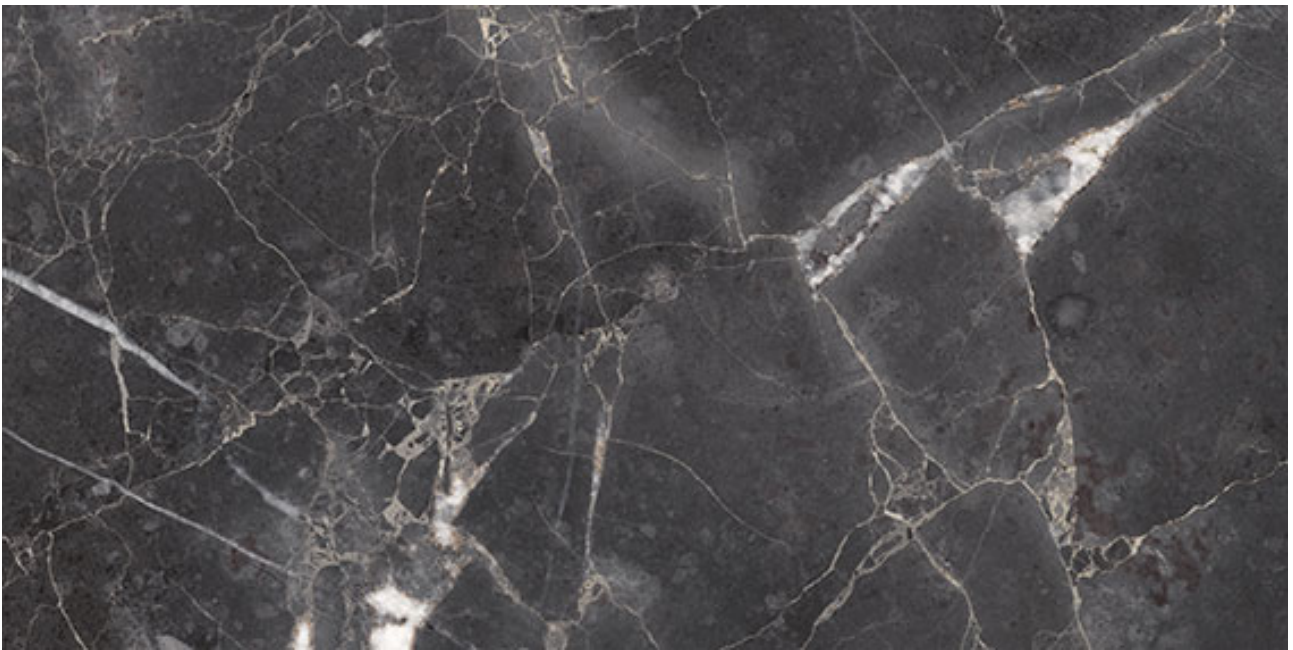

MARINO TILE

PRODUCT
ROYAL STONWORKS 12X24 TUSCAN FORGE VEIN
POLISHED

Tile | 12"x24" | Porcelain

TECHNICAL DATA

CODE: QUSW-TF-5P

NAME: Royal Stoneworks 12X24 Tuscan Forge Vein Polished

SIZE: 12"x24"

SERIES: Royal Stoneworks

FINISH: Polished

LOOK: Stone Look

EDGE: Rectified

FAMILY: Tile

FROST RESISTANCE: Yes

SHADE VARIATION: V3

SPECIAL ORDER: Special Order

STYLE: Contemporary