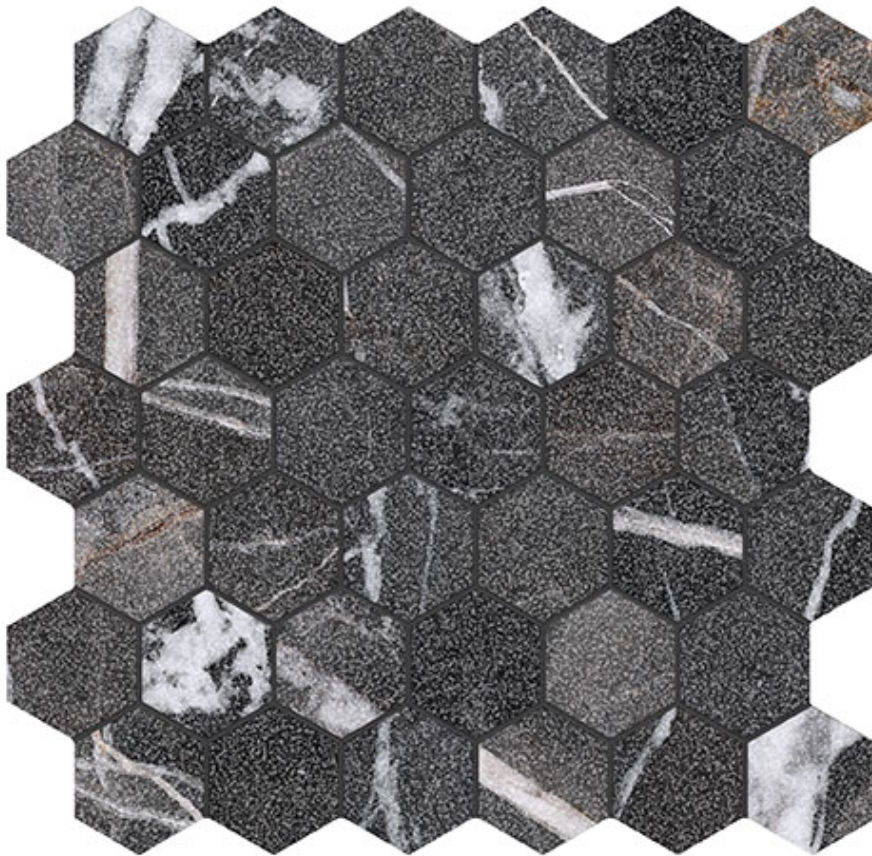

# MARINO TILE

---

### ROYAL STONWORKS 2\" REGAL BLACK VEIN HEX

---

Tile | 12"x12" | Porcelain

**TECHNICAL DATA**

CODE: QUSW-RV-HX

NAME: Royal Stoneworks 2" Regal Black Vein Hex

SIZE: 12"x12"

SERIES: Royal Stoneworks

FINISH: Vintage

LOOK: Stone Look

FAMILY: Tile

MOSAIC TYPE: 2"x2"

SPECIAL ORDER: Special Order

STYLE: Contemporary

SUITABLE FOR: Indoor|Shower

TYPOLOGY: Porcelain