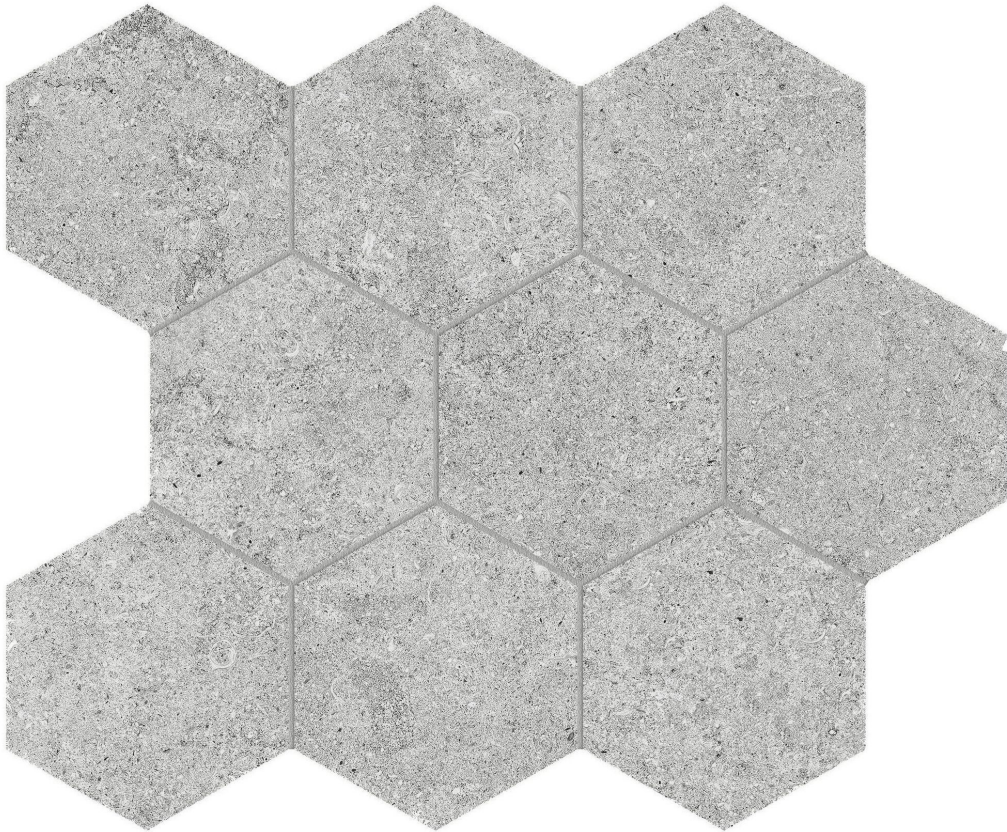

MARINO TILE

PRODUCT

LITHOFORM 4\ " HEX CROSSCUT TWILIGHT

Tile | 10.5"x12" | Porcelain

TECHNICAL DATA

CODE: AC8510-00340

NAME: Lithoform 4" Hex Crosscut Twilight

SIZE: 10.5"x12"

SERIES: Lithoform

FINISH: Organic Matte

LOOK: Stone Look

EDGE: Rectified

FAMILY: Tile

SPECIAL ORDER: Special Order

STYLE: Contemporary

SUITABLE FOR: Indoor| Outdoor

TYPOLOGY: Porcelain

TYPE OF PIECE: Mosaic

USE: Floor and Wall

NOTES: This product is special order and cannot be cancelled, returned, or refunded.

PACKING

Size	Product type	BOX			PALLET		
		pcs	sqft	lb	boxes	sqft	lb
10.5"x12"	Mosaic	10	7.86		45		