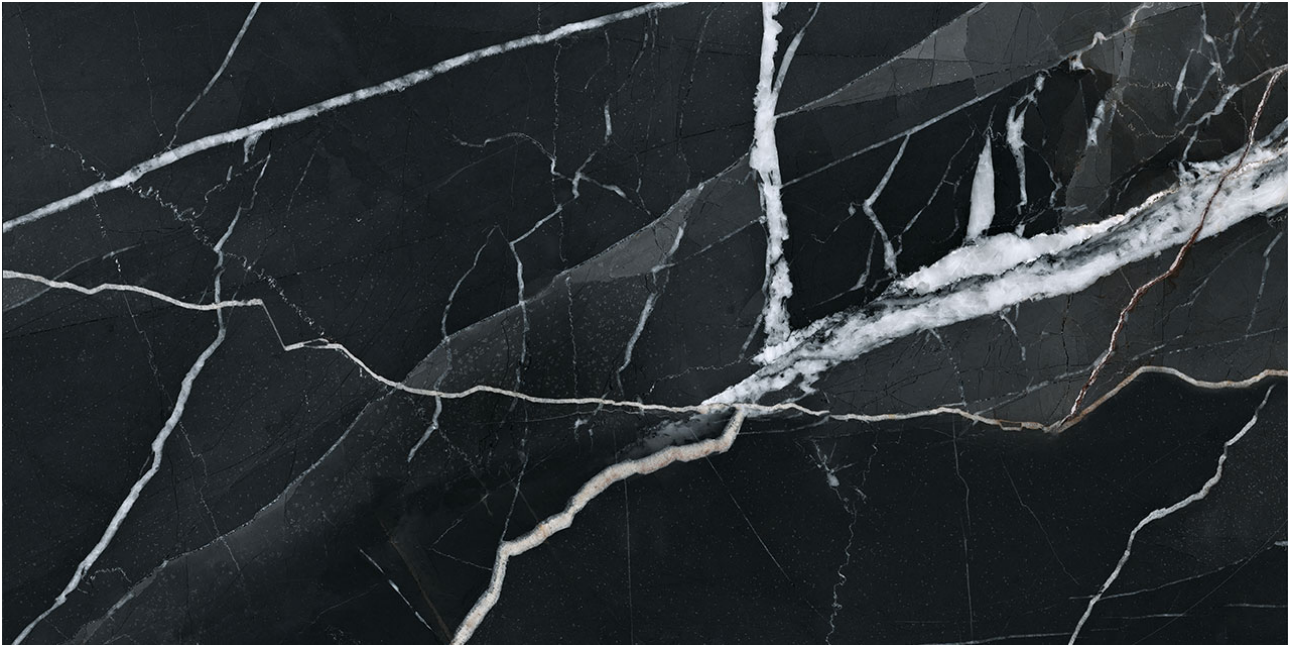

MARINO TILE

PRODUCT

ROYAL STONWORKS 12X24 REGAL BLACK VEIN HONED

Tile | 12"x24" | Porcelain

TECHNICAL DATA

CODE: QUSW-RV-5H

NAME: Royal Stoneworks 12X24 Regal Black Vein Honed

SIZE: 12"x24"

SERIES: Royal Stoneworks

FINISH: Honed

LOOK: Stone Look

EDGE: Rectified

FAMILY: Tile

FROST RESISTANCE: Yes

SPECIAL ORDER: Special Order

STYLE: Contemporary