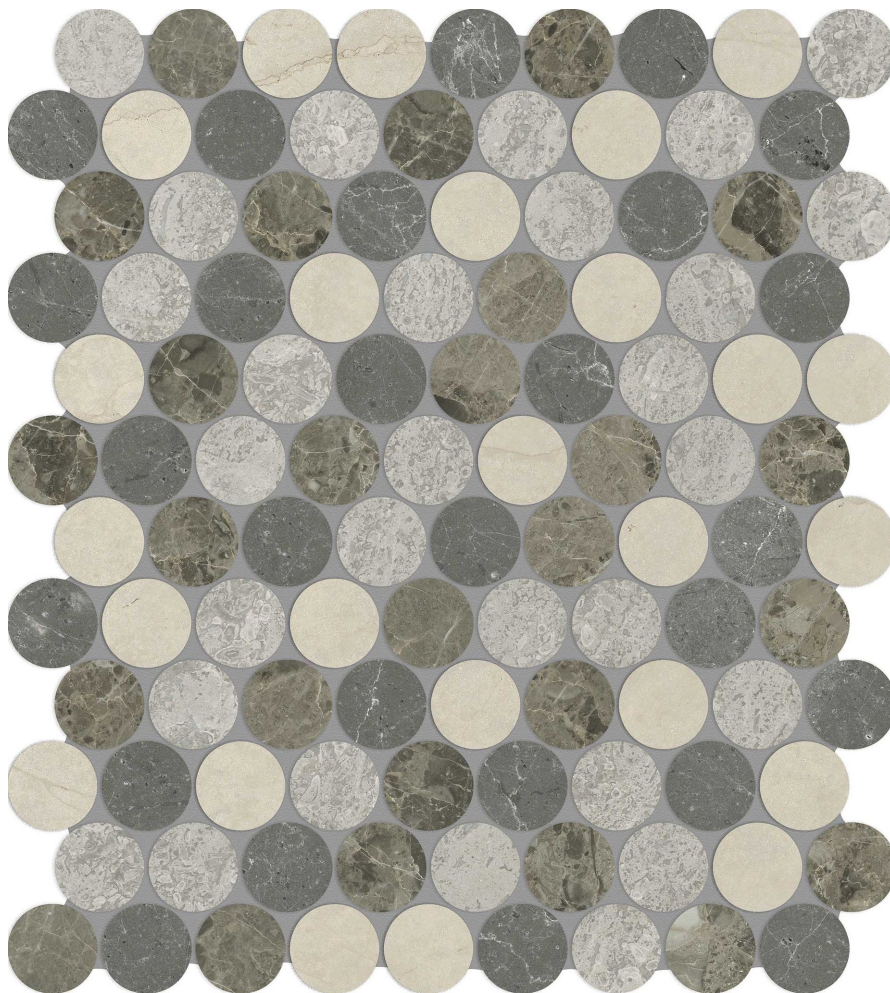

MARINO TILE

PRODUCT

UTOPIO 1.25 PENNY ROUND TERRA MOSAIC

Stone | 10"x14" | Natural Stone

TECHNICAL DATA

CODE: AS5001-04270

NAME: Utopio 1.25 Penny Round Terra Mosaic

SIZE: 10"x14"

SERIES: Utopio

FINISH: Polished & Honed

FAMILY: Stone

MOSAIC TYPE: 1.25"x1.25"

SALES UNIT: SF

SUITABLE FOR: Indoor|Shower

TPOLOGY: Natural Stone

TYPE OF PIECE: Mosaic