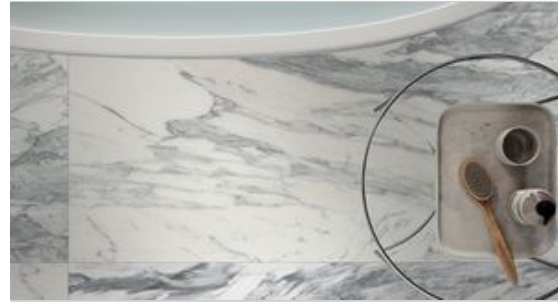

ROOM SCENES