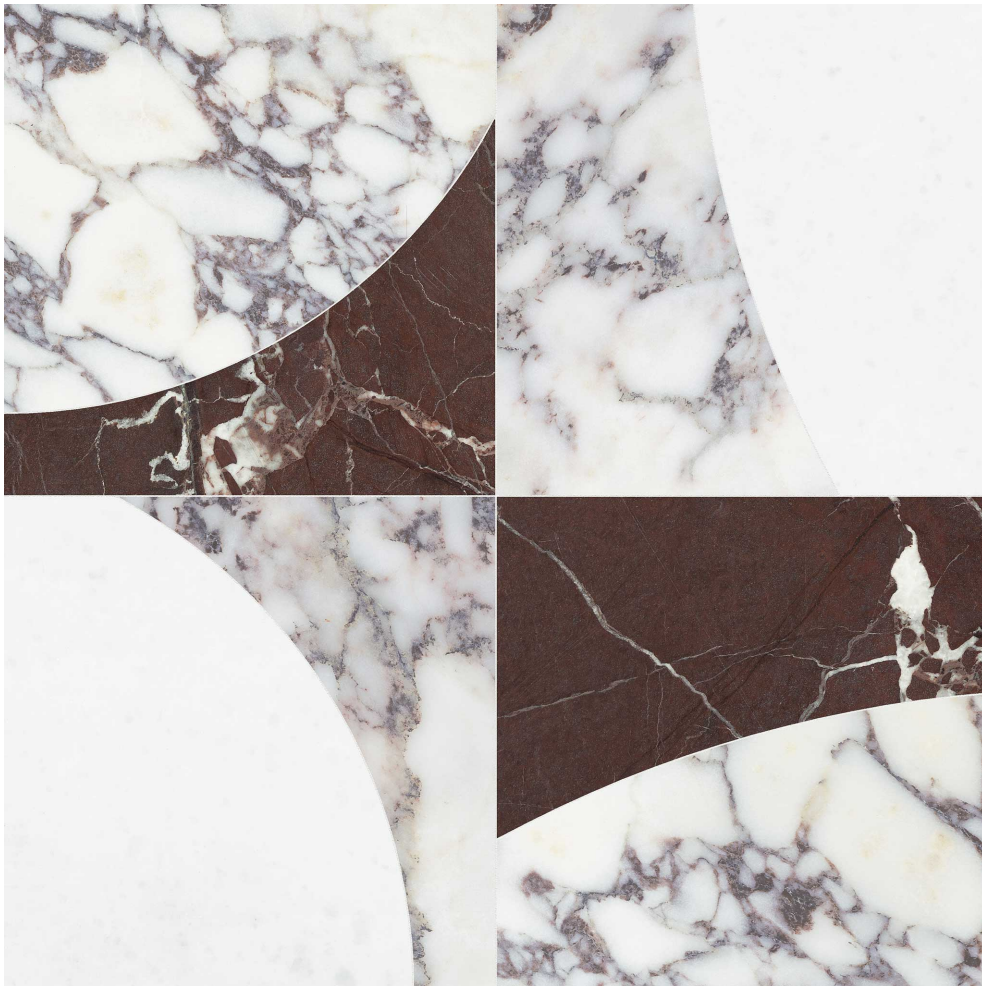

MARINO TILE

PRODUCT

UTOPIO ECLYPSE ORCHID MOSAIC

Stone | 11.9"x11.9" | Natural Stone

TECHNICAL DATA

CODE: AS5001-04100

NAME: Utopio Eclypse Orchid Mosaic

SIZE: 11.9"x11.9"

SERIES: Utopio

FINISH: Honed w/ Polished

FAMILY: Stone

SALES UNIT: SF

SUITABLE FOR: Indoor|Shower

TPOLOGY: Natural Stone

TYPE OF PIECE: Mosaic

USE: Floor and Wall