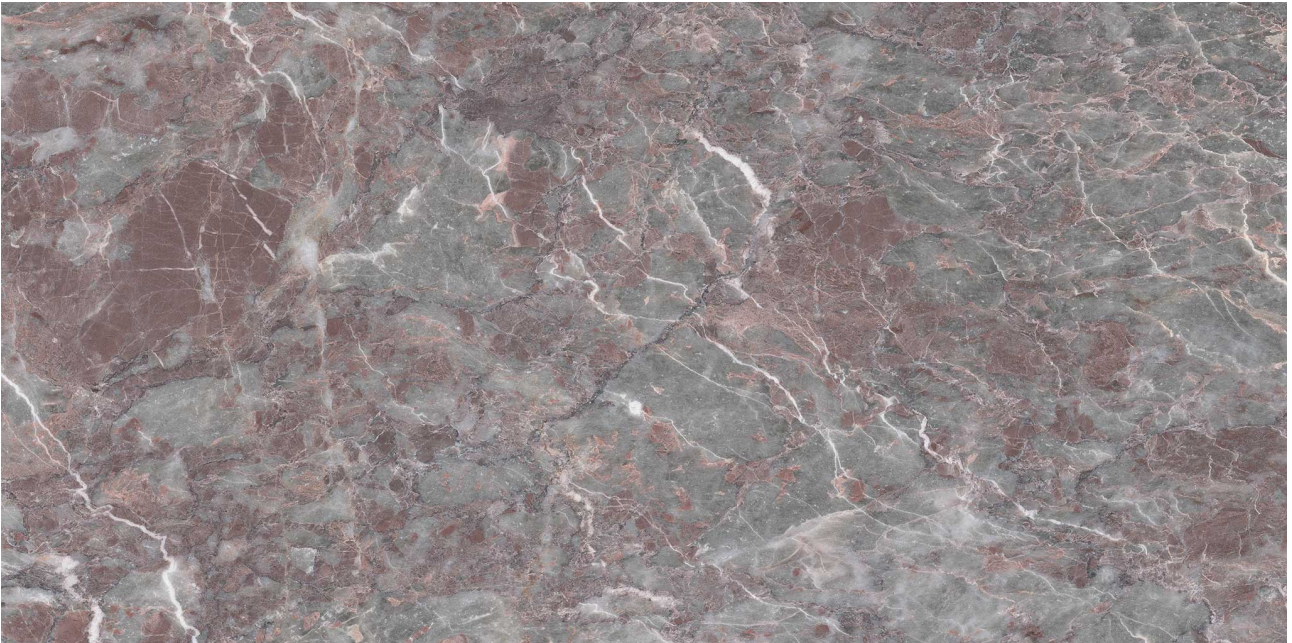

MARINO TILE

PRODUCT

SERENO BURGUNDY 18X36

Stone | 3"x12" | Marble

TECHNICAL DATA

CODE: AS5000-06200
NAME: Sereno Burgundy 18x36
SIZE: 3"x12"
SERIES: Sereno Burgundy
FINISH: Honed
EDGE: Straight Edge
FAMILY: Stone
SALES UNIT: SF
SUITABLE FOR: Indoor|Shower
TYPOLOGY: Marble
TYPE OF PIECE: Field Tile
USE: Floor and Wall