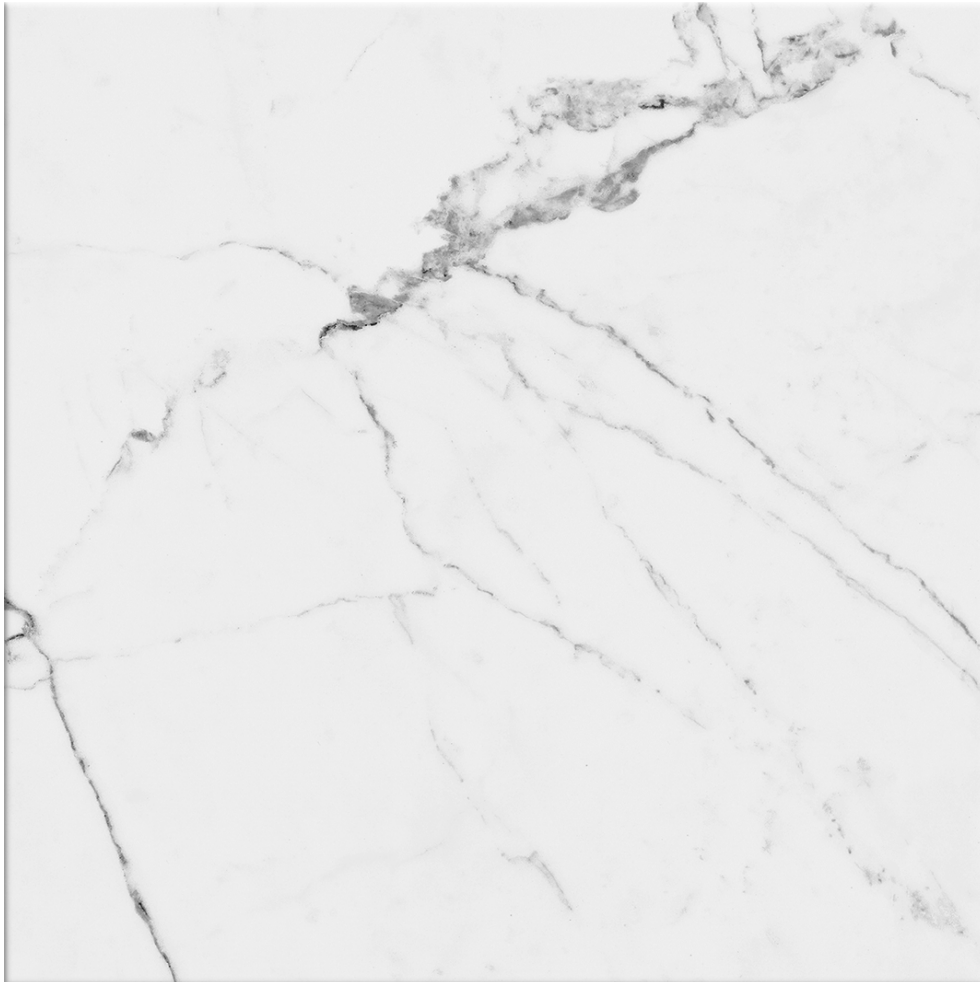

MARINO TILE

PRODUCT

OBSESSION 10X10 STATUARIO

Tile | 10"x10" | Glazed Porcelain

ROOM SCENES

TECHNICAL DATA

CODE: QUOB-ST-3
NAME: Obsession 10x10 Statuario
SIZE: 10"x10"
SERIES: Obsession
FINISH: Matt
LOOK: Marble Look
BREAKING STRENGTH: ≥ 1300 N
CHEMICAL RESISTANCE: GA GLA GHA
DCOF: > 0.42
STATUS: Coming soon
FAMILY: Tile
FROST RESISTANCE: Yes
MOHS: 6
PEI: 4
R VALUE: R9
SALES UNIT: SF
SHADE VARIATION: V1
STAIN RESISTANCE: 5
STYLE: Classic
SUITABLE FOR: Backsplash|Indoor|Shower
TYPOLOGY: Glazed Porcelain
THICKNESS: 9 mm
TYPE OF PIECE: Field Tile
USE: Floor and Wall
WATER ABSORPTION: $\leq 0.5\%$
NOTES: 22 graphic variations