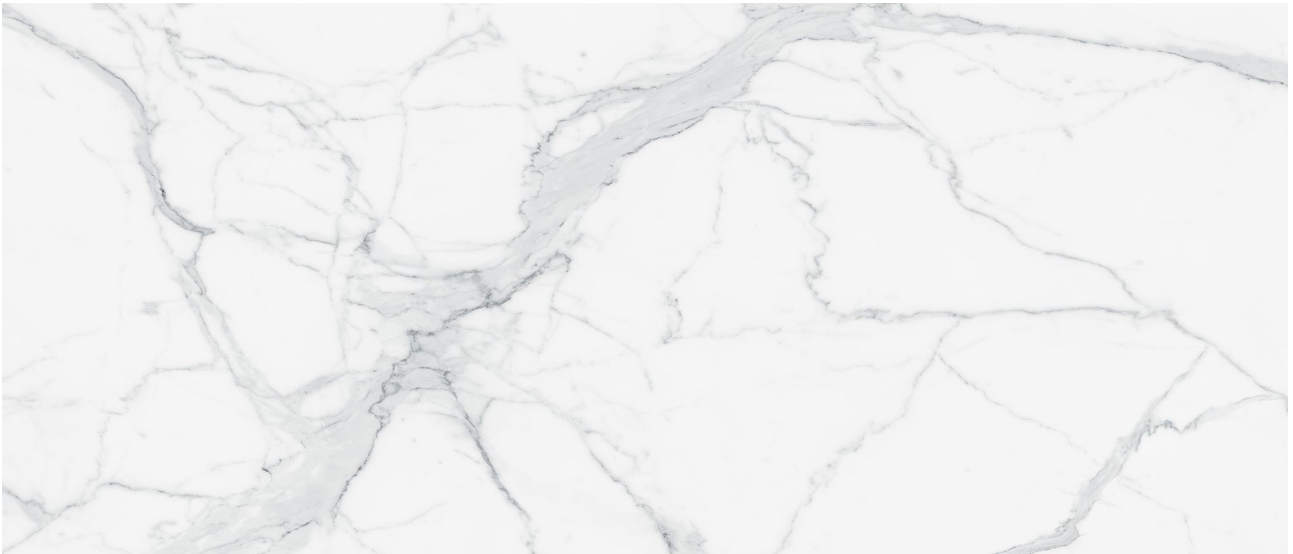

MARINO TILE

PRODUCT

ROYAL STONEWORKS 48X110 GRANDVEIN WHITE HONED

Tile | 48"x110" | Sintered Slab

TECHNICAL DATA

CODE: QUSW-GV-2H

NAME: Royal Stoneworks 48X110 Grandvein White Honed

SIZE: 48"x110"

SERIES: Royal Stoneworks

FINISH: Honed

LOOK: Stone Look

EDGE: Rectified

FAMILY: Tile

FROST RESISTANCE: Yes

SHADE VARIATION: V3

SPECIAL ORDER: Special Order

STYLE: Contemporary

SUITABLE FOR: Indoor|Shower

TPOLOGY: Sintered Slab

TYPE OF PIECE: Field Tile

USE: Floor and Wall

NOTES: This product is special order and cannot be cancelled, returned, or refunded.

PACKING