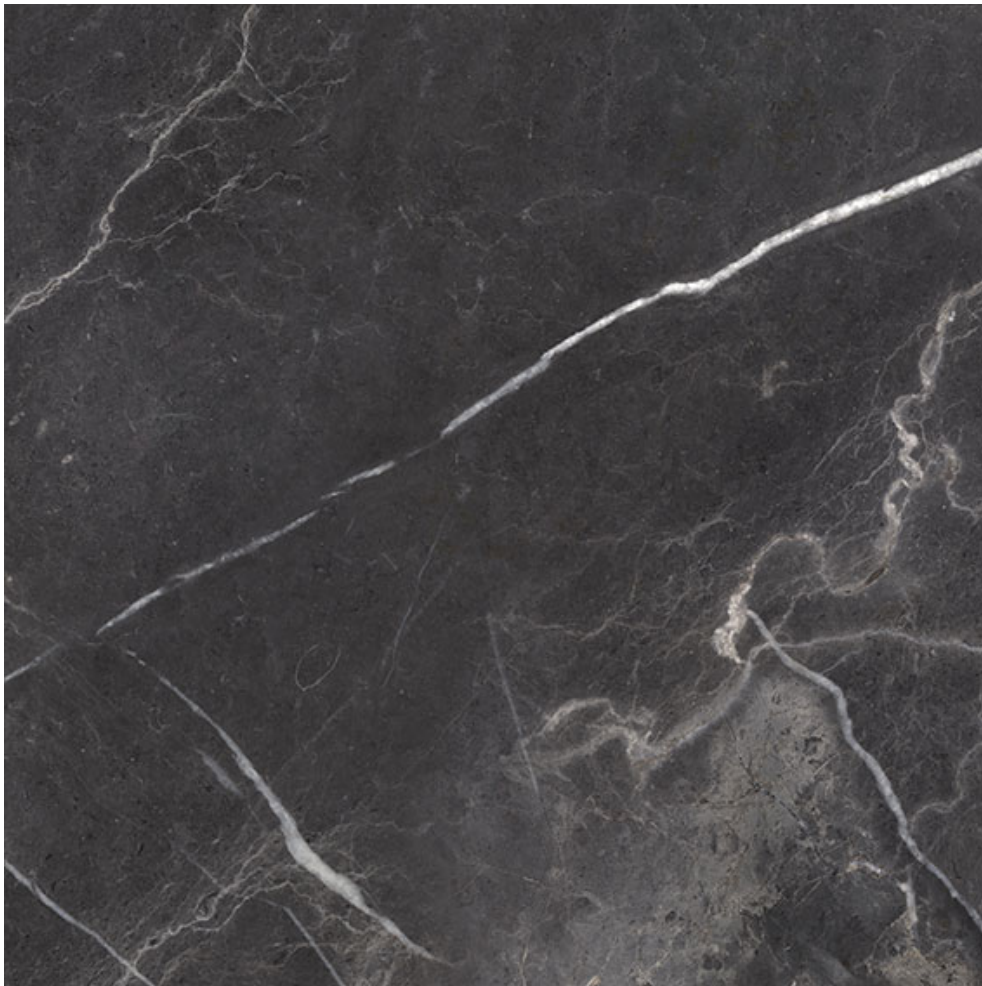

MARINO TILE

PRODUCT

ROYAL STONEWORKS 24X24 TUSCAN FORGE VEIN HONED

Tile | 24"x24" | Porcelain

TECHNICAL DATA

CODE: QUSW-TF-4H

NAME: Royal Stoneworks 24X24 Tuscan Forge Vein Honed

SIZE: 24"x24"

SERIES: Royal Stoneworks

FINISH: Honed

LOOK: Stone Look

EDGE: Rectified

FAMILY: Tile

FROST RESISTANCE: Yes

SHADE VARIATION: V3

SPECIAL ORDER: Special Order

STYLE: Contemporary

SUITABLE FOR: Indoor|Shower

TPOLOGY: Porcelain

TYPE OF PIECE: Field Tile

USE: Floor and Wall

NOTES: This product is special order and cannot be cancelled, returned, or refunded.

PACKING

Size	Product type	BOX			PALLET		
		pcs	sqft	lb	boxes	sqft	lb
24"x24"	Field Tile	3	11.52		42		