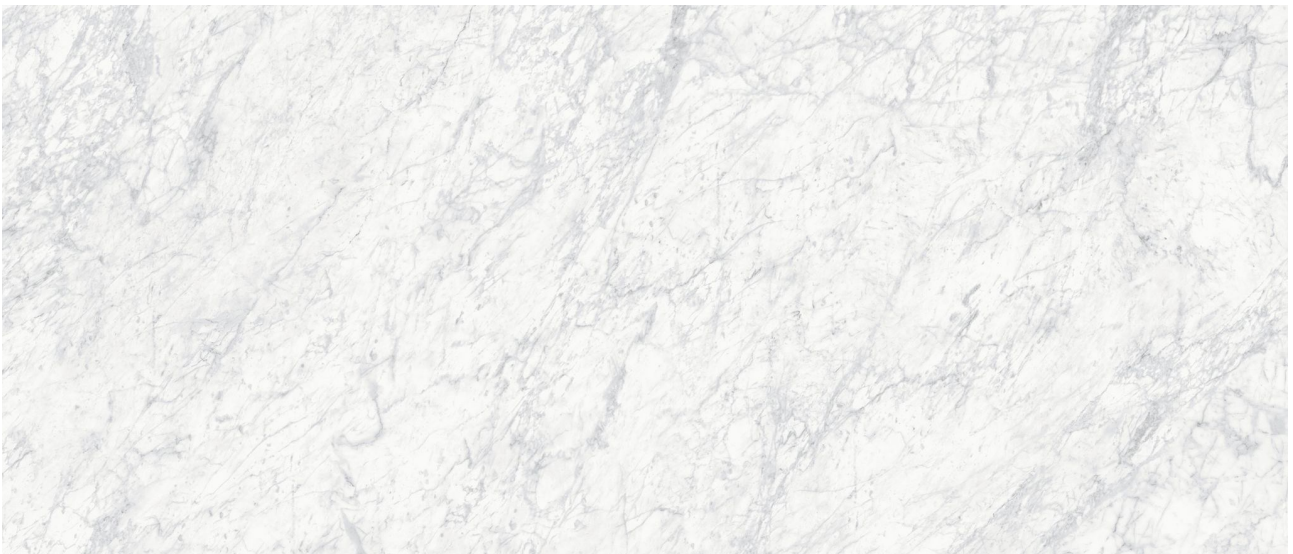

MARINO TILE

PRODUCT

ROYAL STONEWORKS 48X110 OLD WORLD BIANCO HONED

Tile | 48"x110" | Sintered Slab

TECHNICAL DATA

CODE: QUSW-OW-2H

NAME: Royal Stoneworks 48X110 Old World Bianco Honed

SIZE: 48"x110"

SERIES: Royal Stoneworks

FINISH: Honed

LOOK: Stone Look

EDGE: Rectified

FAMILY: Tile

FROST RESISTANCE: Yes

SHADE VARIATION: V3

SPECIAL ORDER: Special Order

STYLE: Contemporary

SUITABLE FOR: Indoor|Shower

TPOLOGY: Sintered Slab

TYPE OF PIECE: Field Tile

USE: Floor and Wall

NOTES: This product is special order and cannot be cancelled, returned, or refunded.

PACKING