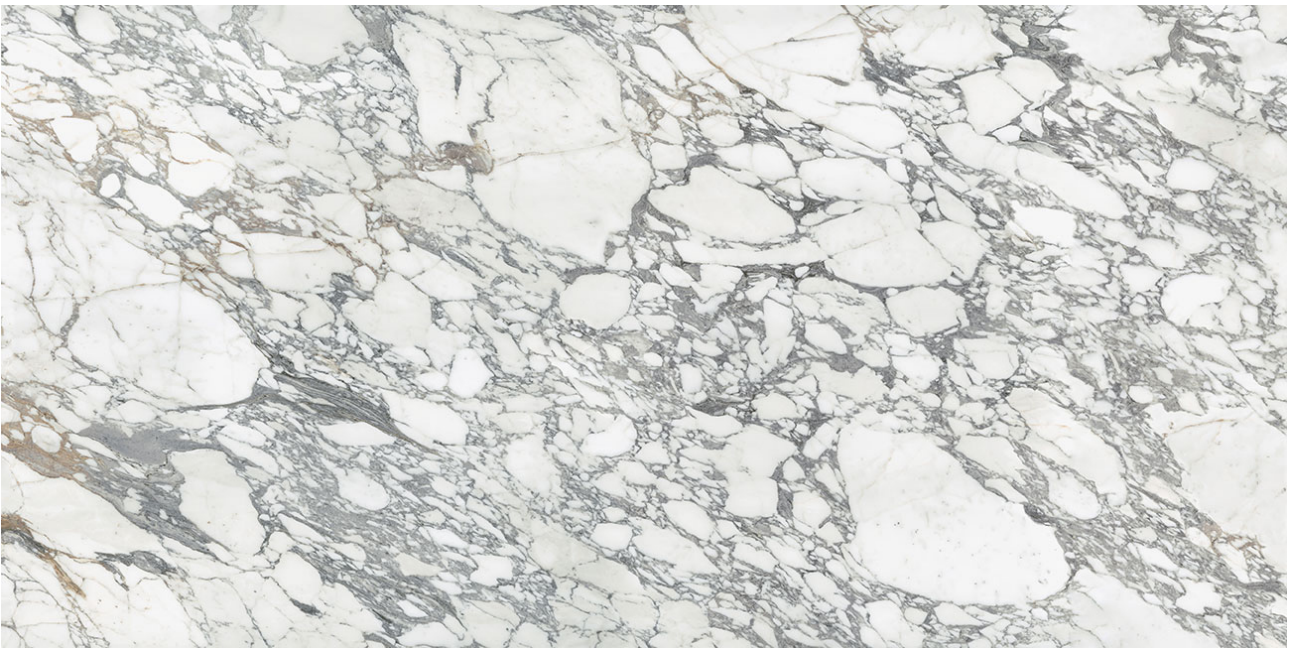

MARINO TILE

PRODUCT

ROYAL STONEWORKS 63X126 ITALIAN ARABESCATO HONED

Tile | 63"x126" | Sintered Slab