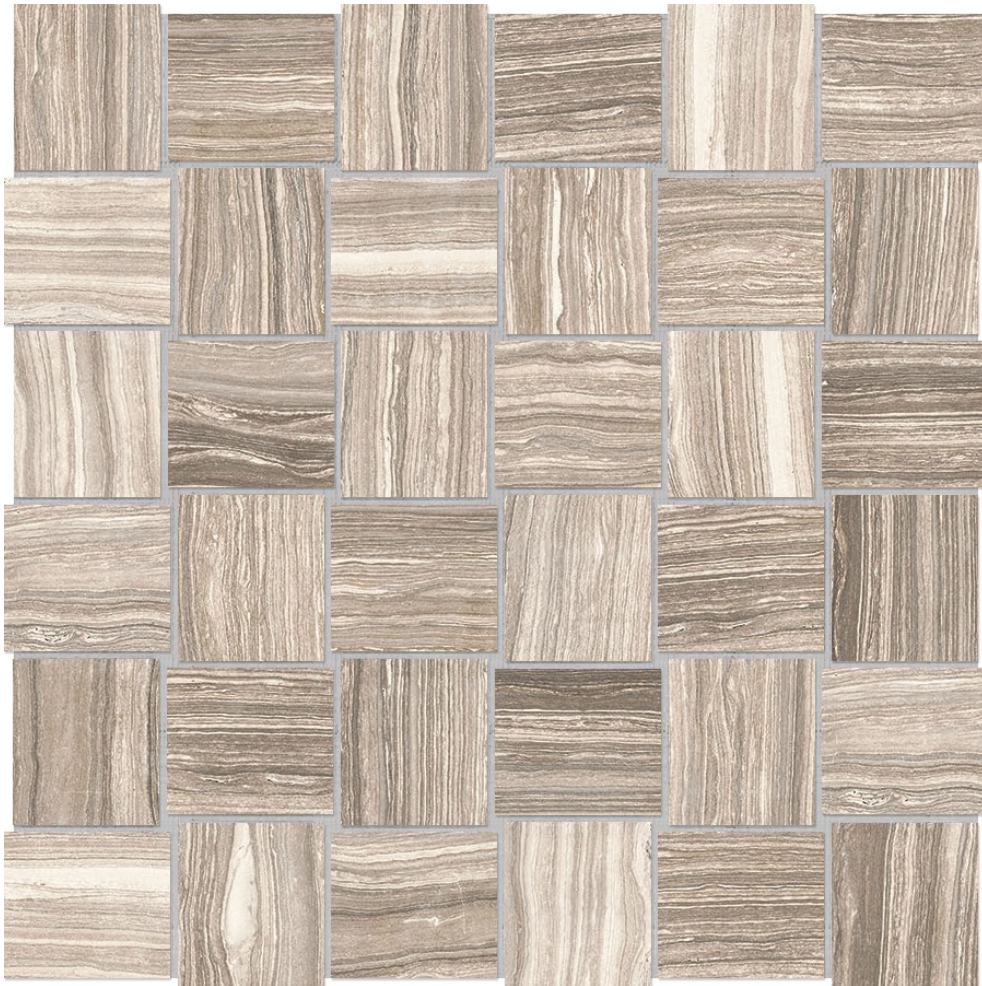

MARINO TILE

PRODUCT

2X2 CLAY BASKETWEAVE

Tile | 12"x12" | Glazed Porcelain

TECHNICAL DATA

CODE: AC4501-00830

NAME: 2x2 Clay Basketweave

SIZE: 12"x12"

SERIES: Eramosa

FINISH: Matt

LOOK: Marble Look

FAMILY: Tile

FROST RESISTANCE: Yes

MOSAIC TYPE: Mesh-Mounted

PEI: 4

SALES UNIT: SF

SPECIAL ORDER: Special Order

STYLE: Contemporary

SUITABLE FOR: Indoor

TYOLOGY: Glazed Porcelain

TYPE OF PIECE: Mosaic

USE: Floor and Wall

NOTES: This product is special order and cannot be cancelled, returned, or refunded.