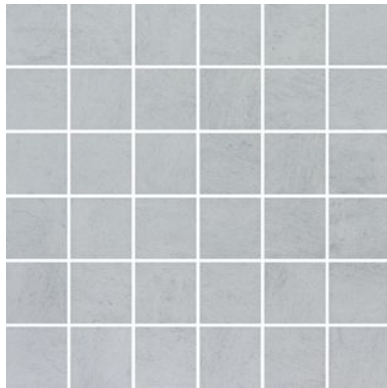

MARINO TILE

SERIES CINQ

Concrete | | Glazed Porcelain | Pressed Glazed Porcelain

Contemporary tiles in a palette of earthy colors.

PRODUCTS

Cinq 13x13 Black
13"x13" | Pressed Glazed Porcelain

Cinq 13x13 Grey
13"x13" | Pressed Glazed Porcelain

Cinq 13x13 White
13"x13" | Pressed Glazed Porcelain

Cinq 2x2 Black
12"x12" | Glazed Porcelain

Cinq 2x2 Grey
12"x12" | Glazed Porcelain

Cinq 2x2 White
12"x12" | Glazed Porcelain

Cinq 8x10 Black
8"x10" | Pressed Glazed Porcelain