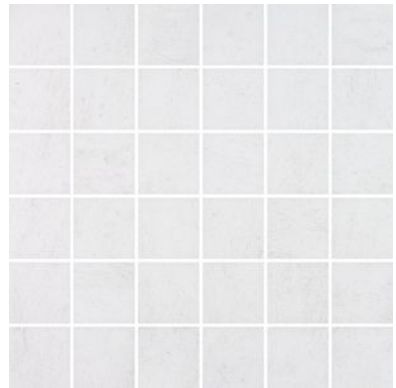

MARINO TILE

SERIES CINQ

Concrete | | Glazed Porcelain | Pressed Glazed Porcelain

Contemporary tiles in a palette of earthy colors.

PRODUCTS

Cinq 13x13 Black
13"x13" | Pressed Glazed Porcelain

Cinq 13x13 Grey
13"x13" | Pressed Glazed Porcelain

Cinq 13x13 White
13"x13" | Pressed Glazed Porcelain

Cinq 2x2 Black
12"x12" | Glazed Porcelain

Cinq 2x2 Grey
12"x12" | Glazed Porcelain

Cinq 2x2 White
12"x12" | Glazed Porcelain

Cinq 8x10 Black
8"x10" | Pressed Glazed Porcelain

Cinq 8x10 Grey
8"x10" | Pressed Glazed Porcelain

Cinq 8x10 White
8"x10" | Pressed Glazed Porcelain

Cinq 3x8 Black Bullnose
3"x8" | Glazed Porcelain

Cinq 3x8 Grey Bullnose
3"x8" | Glazed Porcelain

Cinq 3x8 White Bullnose
3"x8" | Glazed Porcelain