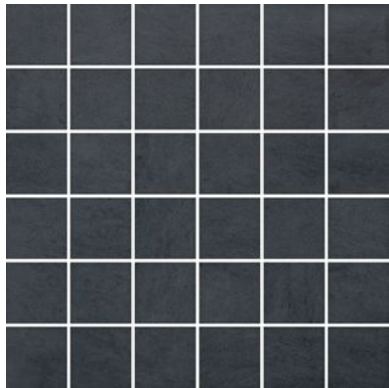

MARINO TILE

SERIES CINQ

Concrete | | Glazed Porcelain | Pressed Glazed Porcelain

Contemporary tiles in a palette of earthy colors.

PRODUCTS

Cinq 13x13 Black
13"x13" | Pressed Glazed Porcelain

Cinq 13x13 Grey
13"x13" | Pressed Glazed Porcelain

Cinq 13x13 White
13"x13" | Pressed Glazed Porcelain

Cinq 2x2 Black
12"x12" | Glazed Porcelain

Cinq 2x2 Grey
12"x12" | Glazed Porcelain

Cinq 2x2 White
12"x12" | Glazed Porcelain

Cinq 8x10 Black
8"x10" | Pressed Glazed Porcelain

Cinq 8x10 Grey
8"x10" | Pressed Glazed Porcelain

Cinq 8x10 White
8"x10" | Pressed Glazed Porcelain

Cinq 3x8 Black Bullnose
3"x8" | Glazed Porcelain

Cinq 3x8 Grey Bullnose
3"x8" | Glazed Porcelain

Cinq 3x8 White Bullnose
3"x8" | Glazed Porcelain